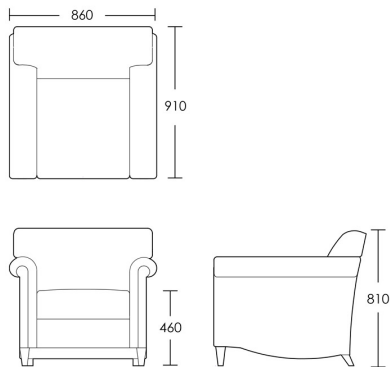

CHAPEL STREET

LONDON

T: +44 (0)208 576 6600 | E: info@chapelstreet.com | W: <https://www.chapelstreet.com>
1-3 Fairbank Studios, 140 Lots Road, London SW10 ORJ

Wythburn

The Wythburn armchair has the classic scroll arm which can either have a studded or contrast piped detail. A classic design that never seems to date and oozes charm. The sprung fixed back provides excellent support while the seat cushion with a feather and down wrapped foam interior provides superb comfort.

One size

Product Code: ARM-WYT-001

Dimensions: W860 X D910 X H810mm

Fabric Required: 7m

RRP From: £1643.00

*All prices are excluding fabric. Pricing includes VAT. Prices correct at the time of print.