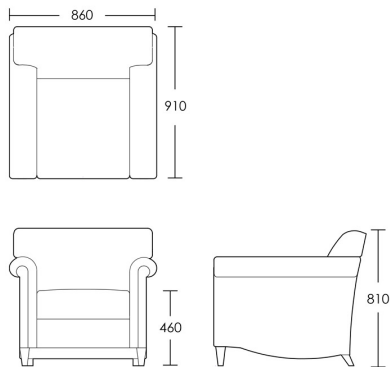

CHAPEL STREET

LONDON

T: +44 (0)208 576 6644 | E: info@chapelstreetlondon.com | W: <https://www.chapelstreet.com>
Unit 305, Design Centre East, Chelsea Harbour, London, SW10 0XF

Wythburn

The Wythburn armchair has the classic scroll arm which can either have a studded or contrast piped detail. A classic design that never seems to date and oozes charm. The sprung fixed back provides excellent support while the seat cushion with a feather and down wrapped foam interior provides superb comfort.

One size

Product Code: ARM-WYT-001

Dimensions: W860 X D910 X H810mm

Fabric Required: 7m

RRP From: £1467.00

*All prices are excluding fabric. Pricing includes VAT. Prices correct at the time of print.