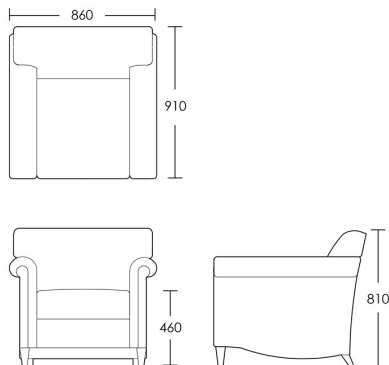

CHAPEL STREET

LONDON

T: +44 (0)208 576 6600 | E: info@chapelstreet.com | W: <https://www.chapelstreet.com>
1-3 Fairbank Studios, 140 Lots Road, London SW10 ORJ

Wythburn

The Wythburn armchair has the classic scroll arm which can either have a studded or contrast piped detail. A classic design that never seems to date and oozes charm. The sprung fixed back provides excellent support while the seat cushion with a feather and down wrapped foam interior provides superb comfort.

One size

Product Code: ARM-WYT-001

Dimensions: W860 X D910 X H810mm

Fabric Required: 7m

RRP From: £1643.00

*All prices are excluding fabric. Pricing includes VAT. Prices correct at the time of print.