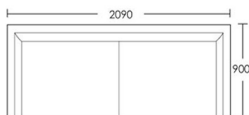

2 Seat

Product Code: SOF-ELY-001

Dimensions: W1790 X D900 X H700mm

Fabric Required: 12m

RRP From: £2316.00

2.5 Seat

Product Code: SOF-ELY-002

Dimensions: W2090 X D900 X H700mm

3 Seat

Product Code: SOF-ELY-003

Dimensions: W2390 X D900 X H700mm

Fabric Required: 16m

RRP From: £3052.00