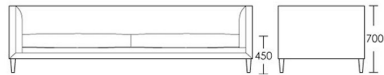

2 Seat

Product Code: SOF-ELY-001

Dimensions: W1790 X D900 X H700mm

Fabric Required: 12m

RRP From: £2316.00

2.5 Seat

Product Code: SOF-ELY-002

Dimensions: W2090 X D900 X H700mm

3 Seat

Product Code: SOF-ELY-003

Dimensions: W2390 X D900 X H700mm

Fabric Required: 16m

RRP From: £3052.00