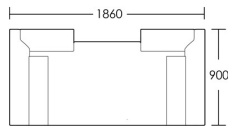

CHAPEL STREET

LONDON

T: +44 (0)208 576 6644 | E: info@chapelstreet.com | W: <https://www.chapelstreet.com>
Unit 305, Design Centre East, Chelsea Harbour, London, SW10 0XF

Lisson

The Lisson is a sophisticated and elegant design and will create a focal point in any setting. The arms have a soft curve and the back has a cut out detail that makes it unique. The solid beech plinth finishes this daybed off beautifully. Available in various sizes.

One size

Product Code: DAY-LIS-001

Dimensions: W1860 X D900 X H810mm

Fabric Required: 10m

RRP From: £2369.00

*All prices are excluding fabric. Pricing includes VAT. Prices correct at the time of print.