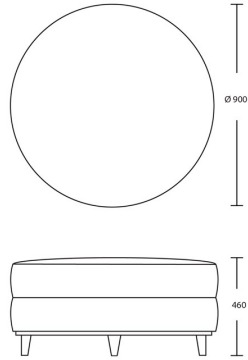

Small

Product Code: OTT-AYR-001

Dimensions: W500 X D500 X H460mm

Fabric Required: 3.5m

RRP From: £1100.00

Medium

Product Code: OTT-AYR-002

Dimensions: W650 X D650 X H460mm

Large

Product Code: OTT-AYR-003

Dimensions: W900 X D900 X H460mm

Fabric Required: 6m

RRP From: £1570.00