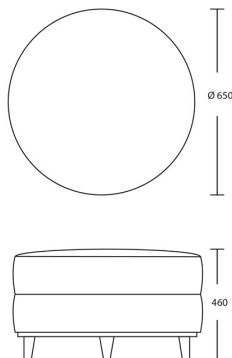

Small

Product Code: OTT-AYR-001

Dimensions: W500 X D500 X H460mm

Fabric Required: 3.5m

RRP From: £1100.00

Medium

Product Code: OTT-AYR-002

Dimensions: W650 X D650 X H460mm

Large

Product Code: OTT-AYR-003

Dimensions: W900 X D900 X H460mm

Fabric Required: 6m

RRP From: £1570.00