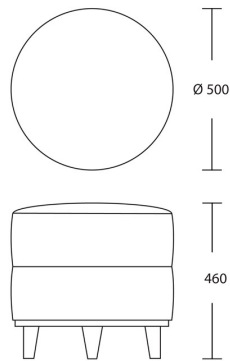

Small

Product Code: OTT-AYR-001

Dimensions: W500 X D500 X H460mm

Fabric Required: 3.5m

RRP From: £1100.00

Medium

Product Code: OTT-AYR-002

Dimensions: W650 X D650 X H460mm

Large

Product Code: OTT-AYR-003

Dimensions: W900 X D900 X H460mm

Fabric Required: 6m

RRP From: £1570.00