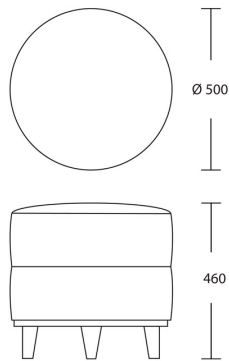

Small

Product Code: OTT-AYR-001

Dimensions: W500 X D500 X H460mm

Fabric Required: 3.5m

RRP From: £887.00

Medium

Product Code: OTT-AYR-002

Dimensions: W650 X D650 X H460mm

Large

Product Code: OTT-AYR-003

Dimensions: W900 X D900 X H460mm

Fabric Required: 6m

RRP From: £1499.00