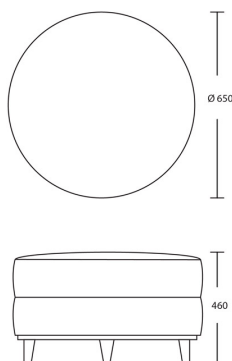

Small

Product Code: OTT-AYR-001

Dimensions: W500 X D500 X H460mm

Fabric Required: 3.5m

RRP From: £887.00

Medium

Product Code: OTT-AYR-002

Dimensions: W650 X D650 X H460mm

Large

Product Code: OTT-AYR-003

Dimensions: W900 X D900 X H460mm

Fabric Required: 6m

RRP From: £1499.00