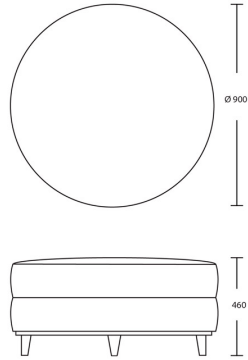

Small

Product Code: OTT-AYR-001

Dimensions: W500 X D500 X H460mm

Fabric Required: 3.5m

RRP From: £887.00

Medium

Product Code: OTT-AYR-002

Dimensions: W650 X D650 X H460mm

Large

Product Code: OTT-AYR-003

Dimensions: W900 X D900 X H460mm

Fabric Required: 6m

RRP From: £1499.00