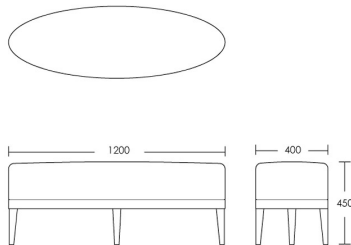

## Cumberland

The Cumberland stool has a gorgeous oval shape. The overall design is simple yet sophisticated. Versatile in its uses the Cumberland can either be a stool, coffee table or a bedend ottoman. In any interior space this piece makes a statement.

### one size

Product Code: OTT-CUM-001

Dimensions: W1200 X D400 X H450mm

Fabric Required: 2m

RRP From: £1160.00

\*All prices are excluding fabric. Pricing includes VAT. Prices correct at the time of print.