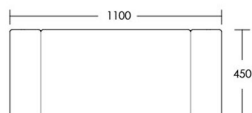

### Small

Product Code: OTT-POR-001

Dimensions: W800 X D450 X H660mm

Fabric Required: 2m

RRP From: £1290.00

### Medium

Product Code: OTT-POR-002

Dimensions: W1100 X D450 X H660mm

Fabric Required: 3m

RRP From: £1370.00

\*All prices are excluding fabric. Pricing includes VAT. Prices correct at the time of print.