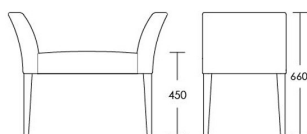

## Porchester

The Porchester is an elegant stool that can either be used as a bed end ottoman or for additional seating in any tight spaces. We've seen it in hallways, alongside consoles, in fact anywhere you care to imagine. Can be supplied in any length to suit your requirements. The design is also available with sabots (optional) which adds an exquisite detail to finish it off.

### Small

Product Code: OTT-POR-001

Dimensions: W800 X D450 X H660mm

Fabric Required: 2m

RRP From: £1290.00