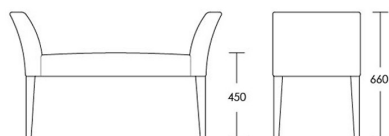

## Porchester

The Porchester is an elegant stool that can either be used as a bed end ottoman or for additional seating in any tight spaces. We've seen it in hallways, alongside consoles, in fact anywhere you care to imagine. Can be supplied in any length to suit your requirements. The design is also available with sabots (optional) which adds an exquisite detail to finish it off.

### Small

Product Code: OTT-POR-001

Dimensions: W800 X D450 X H660mm

Fabric Required: 2m

RRP From: £1290.00

### Medium

Product Code: OTT-POR-002

Dimensions: W1100 X D450 X H660mm

Fabric Required: 3m

RRP From: £1370.00

\*All prices are excluding fabric. Pricing includes VAT. Prices correct at the time of print.