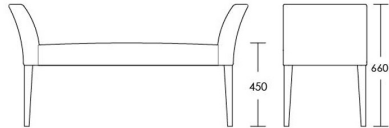

CHAPEL STREET

LONDON

T: +44 (0)208 576 6600 | E: info@chapelstreet.com | W: <https://www.chapelstreet.com>
1-3 Fairbank Studios, 140 Lots Road, London SW10 ORJ

Large

Product Code: OTT-POR-003

Dimensions: W1300 X D450 X H660mm

Fabric Required: 3m

RRP From: £1520.00