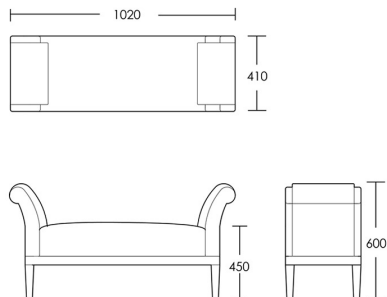

### Small

Product Code: OTT-CHI-001

Dimensions: W1020 X D410 X H600mm

Fabric Required: 2m

RRP From: £1237.00

\*All prices are excluding fabric. Pricing includes VAT. Prices correct at the time of print.

## Medium

Product Code: OTT-CHI-002

Dimensions: W1220 X D410 X H600mm

Fabric Required: 2.5m

RRP From: £1374.00

## Large

Product Code: OTT-CHI-003

Dimensions: W1420 X D410 X H600mm

Fabric Required: 3m

RRP From: £1554.00