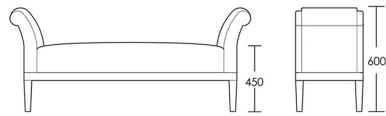

LONDON

T: +44 (0)208 576 6600 | E: info@chapelstreet.com | W: <https://www.chapelstreet.com>
1-3 Fairbank Studios, 140 Lots Road, London SW10 ORJ

Medium

Product Code: OTT-CHI-002

Dimensions: W1220 X D410 X H600mm

Fabric Required: 2.5m

RRP From: £1830.00

Large

Product Code: OTT-CHI-003

Dimensions: W1420 X D410 X H600mm

Fabric Required: 3m

RRP From: £2040.00

*All prices are excluding fabric. Pricing includes VAT. Prices correct at the time of print.