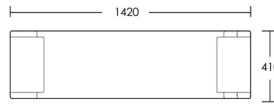

### Small

Product Code: OTT-CHI-001

Dimensions: W1020 X D410 X H600mm

Fabric Required: 2m

RRP From: £1237.00

\*All prices are excluding fabric. Pricing includes VAT. Prices correct at the time of print.

## Medium

Product Code: OTT-CHI-002

Dimensions: W1220 X D410 X H600mm

Fabric Required: 2.5m

RRP From: £1374.00

## Large

Product Code: OTT-CHI-003

Dimensions: W1420 X D410 X H600mm

Fabric Required: 3m

RRP From: £1554.00