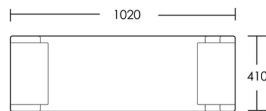

Small

Product Code: OTT-CHI-001

Dimensions: W1020 X D410 X H600mm

Fabric Required: 2m

RRP From: £1640.00

*All prices are excluding fabric. Pricing includes VAT. Prices correct at the time of print.

CHAPEL STREET

LONDON

T: +44 (0)208 576 6600 | E: info@chapelstreet.com | W: <https://www.chapelstreet.com>
1-3 Fairbank Studios, 140 Lots Road, London SW10 ORJ

Medium

Product Code: OTT-CHI-002

Dimensions: W1220 X D410 X H600mm

Fabric Required: 2.5m

RRP From: £1830.00

Large

Product Code: OTT-CHI-003

Dimensions: W1420 X D410 X H600mm

Fabric Required: 3m

RRP From: £2040.00

*All prices are excluding fabric. Pricing includes VAT. Prices correct at the time of print.