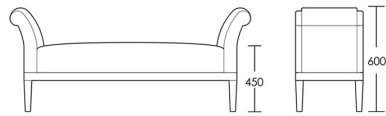

LONDON

T: +44 (0)208 576 6644 | E: info@chapelstreetlondon.com | W: <https://www.chapelstreet.com>
Unit 305, Design Centre East, Chelsea Harbour, London, SW10 0XF

Medium

Product Code: OTT-CHI-002

Dimensions: W1220 X D410 X H600mm

Fabric Required: 2.5m

RRP From: £1374.00

Large

Product Code: OTT-CHI-003

Dimensions: W1420 X D410 X H600mm

Fabric Required: 3m

RRP From: £1554.00