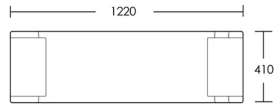

### Small

Product Code: OTT-CHI-001

Dimensions: W1020 X D410 X H600mm

Fabric Required: 2m

RRP From: £1237.00

\*All prices are excluding fabric. Pricing includes VAT. Prices correct at the time of print.

## Medium

Product Code: OTT-CHI-002

Dimensions: W1220 X D410 X H600mm

Fabric Required: 2.5m

RRP From: £1374.00