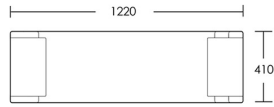

Small

Product Code: OTT-CHI-001

Dimensions: W1020 X D410 X H600mm

Fabric Required: 2m

RRP From: £1237.00

*All prices are excluding fabric. Pricing includes VAT. Prices correct at the time of print.

CHAPEL STREET

LONDON

T: +44 (0)208 576 6644 | E: info@chapelstreetlondon.com | W: <https://www.chapelstreet.com>
Unit 305, Design Centre East, Chelsea Harbour, London, SW10 0XF

Medium

Product Code: OTT-CHI-002

Dimensions: W1220 X D410 X H600mm

Fabric Required: 2.5m

RRP From: £1374.00

Large

Product Code: OTT-CHI-003

Dimensions: W1420 X D410 X H600mm

Fabric Required: 3m

RRP From: £1554.00