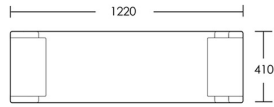

Small

Product Code: OTT-CHI-001

Dimensions: W1020 X D410 X H600mm

Fabric Required: 2m

RRP From: £1640.00

*All prices are excluding fabric. Pricing includes VAT. Prices correct at the time of print.

CHAPEL STREET

LONDON

T: +44 (0)208 576 6600 | E: info@chapelstreet.com | W: <https://www.chapelstreet.com>
1-3 Fairbank Studios, 140 Lots Road, London SW10 ORJ

Medium

Product Code: OTT-CHI-002

Dimensions: W1220 X D410 X H600mm

Fabric Required: 2.5m

RRP From: £1830.00

Large

Product Code: OTT-CHI-003

Dimensions: W1420 X D410 X H600mm

Fabric Required: 3m

RRP From: £2040.00

*All prices are excluding fabric. Pricing includes VAT. Prices correct at the time of print.