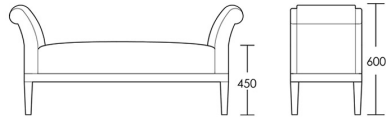

CHAPEL STREET

LONDON

T: +44 (0)208 576 6644 | E: info@chapelstreetlondon.com | W: <https://www.chapelstreet.com>
Unit 305, Design Centre East, Chelsea Harbour, London, SW10 0XF

Medium

Product Code: OTT-CHI-002

Dimensions: W1220 X D410 X H600mm

Fabric Required: 2.5m

RRP From: £1374.00