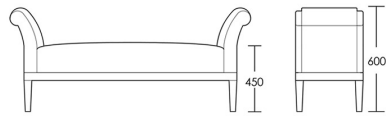

### Small

Product Code: OTT-CHI-001

Dimensions: W1020 X D410 X H600mm

Fabric Required: 2m

RRP From: £1237.00

\*All prices are excluding fabric. Pricing includes VAT. Prices correct at the time of print.

## Medium

Product Code: OTT-CHI-002

Dimensions: W1220 X D410 X H600mm

Fabric Required: 2.5m

RRP From: £1374.00