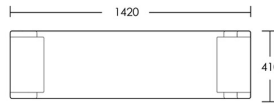

LONDON

T: +44 (0)208 576 6644 | E: info@chapelstreetlondon.com | W: <https://www.chapelstreet.com>
Unit 305, Design Centre East, Chelsea Harbour, London, SW10 0XF

Medium

Product Code: OTT-CHI-002

Dimensions: W1220 X D410 X H600mm

Fabric Required: 2.5m

RRP From: £1374.00

Large

Product Code: OTT-CHI-003

Dimensions: W1420 X D410 X H600mm

Fabric Required: 3m

RRP From: £1554.00