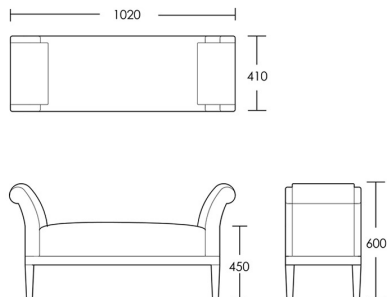

CHAPEL STREET

LONDON

T: +44 (0)208 576 6644 | E: info@chapelstreetlondon.com | W: <https://www.chapelstreet.com>
Unit 305, Design Centre East, Chelsea Harbour, London, SW10 0XF

Chiltern

The Chiltern stool has magnificent appeal. The overall design is simple yet sophisticated. The beautiful scroll detail and show wood plinth adds a load of character to this piece. Versatile in its uses the Chiltern can either be used as a stool or a bedend ottoman. In any interior space this piece makes a statement. Available in various sizes.

Small

Product Code: OTT-CHI-001

Dimensions: W1020 X D410 X H600mm

Fabric Required: 2m

RRP From: £1237.00

*All prices are excluding fabric. Pricing includes VAT. Prices correct at the time of print.

CHAPEL STREET

LONDON

T: +44 (0)208 576 6644 | E: info@chapelstreetlondon.com | W: <https://www.chapelstreet.com>
Unit 305, Design Centre East, Chelsea Harbour, London, SW10 0XF

Medium

Product Code: OTT-CHI-002

Dimensions: W1220 X D410 X H600mm

Fabric Required: 2.5m

RRP From: £1374.00

Large

Product Code: OTT-CHI-003

Dimensions: W1420 X D410 X H600mm

Fabric Required: 3m

RRP From: £1554.00