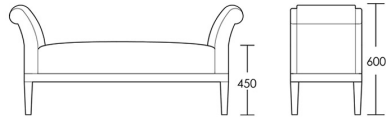

Small

Product Code: OTT-CHI-001

Dimensions: W1020 X D410 X H600mm

Fabric Required: 2m

RRP From: £1640.00

*All prices are excluding fabric. Pricing includes VAT. Prices correct at the time of print.

CHAPEL STREET

LONDON

T: +44 (0)208 576 6600 | E: info@chapelstreet.com | W: <https://www.chapelstreet.com>
1-3 Fairbank Studios, 140 Lots Road, London SW10 ORJ

Medium

Product Code: OTT-CHI-002

Dimensions: W1220 X D410 X H600mm