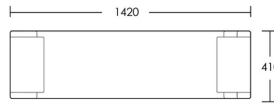

LONDON

T: +44 (0)208 576 6600 | E: info@chapelstreet.com | W: <https://www.chapelstreet.com>
1-3 Fairbank Studios, 140 Lots Road, London SW10 ORJ

Medium

Product Code: OTT-CHI-002

Dimensions: W1220 X D410 X H600mm

Fabric Required: 2.5m

RRP From: £1830.00

Large

Product Code: OTT-CHI-003

Dimensions: W1420 X D410 X H600mm

Fabric Required: 3m

RRP From: £2040.00

*All prices are excluding fabric. Pricing includes VAT. Prices correct at the time of print.