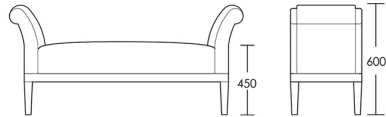

Small

Product Code: OTT-CHI-001

Dimensions: W1020 X D410 X H600mm

Fabric Required: 2m

RRP From: £1237.00

*All prices are excluding fabric. Pricing includes VAT. Prices correct at the time of print.

CHAPEL STREET

LONDON

T: +44 (0)208 576 6644 | E: info@chapelstreetlondon.com | W: <https://www.chapelstreet.com>
Unit 305, Design Centre East, Chelsea Harbour, London, SW10 0XF

Medium

Product Code: OTT-CHI-002

Dimensions: W1220 X D410 X H600mm