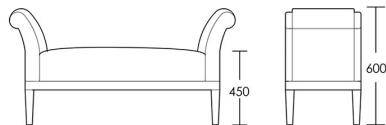

CHAPEL STREET

LONDON

T: +44 (0)208 576 6600 | E: info@chapelstreet.com | W: <https://www.chapelstreet.com>
1-3 Fairbank Studios, 140 Lots Road, London SW10 ORJ

Chiltern

The Chiltern stool has magnificent appeal. The overall design is simple yet sophisticated. The beautiful scroll detail and show wood plinth adds a load of character to this piece. Versatile in its uses the Chiltern can either be used as a stool or a bedend ottoman. In any interior space this piece makes a statement. Available in various sizes.

Small

Product Code: OTT-CHI-001

Dimensions: W1020 X D410 X H600mm

Fabric Required: 2m

RRP From: £1640.00

*All prices are excluding fabric. Pricing includes VAT. Prices correct at the time of print.

CHAPEL STREET