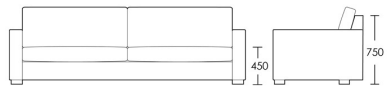

2 Seat

Product Code: SOF-HAR-001

Dimensions: W1880 X D1000 X H750mm

Fabric Required: 14m

RRP From: £2077.00

*All prices are excluding fabric. Pricing includes VAT. Prices correct at the time of print.

CHAPEL STREET

LONDON

T: +44 (0)208 576 6644 | E: info@chapelstreetlondon.com | W: <https://www.chapelstreet.com>
Unit 305, Design Centre East, Chelsea Harbour, London, SW10 0XF

2.5 Seat

Product Code: SOF-HAR-002

Dimensions: W2200 X D1000 X H750mm

Fabric Required: 16m

RRP From: £2286.00

3 Seat

Product Code: SOF-HAR-003

Dimensions: W2580 X D1000 X H750mm

Fabric Required: 17m

RRP From: £2515.00