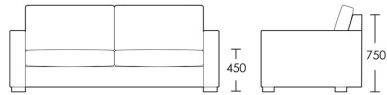

2 Seat

Product Code: SOF-HAR-001

Dimensions: W1880 X D1000 X H750mm

Fabric Required: 14m

RRP From: £2077.00

*All prices are excluding fabric. Pricing includes VAT. Prices correct at the time of print.

CHAPEL STREET

LONDON

T: +44 (0)208 576 6644 | E: info@chapelstreetlondon.com | W: <https://www.chapelstreet.com>
Unit 305, Design Centre East, Chelsea Harbour, London, SW10 0XF

2.5 Seat

Product Code: SOF-HAR-002

Dimensions: W2200 X D1000 X H750mm

Fabric Required: 16m

RRP From: £2286.00

3 Seat

Product Code: SOF-HAR-003

Dimensions: W2580 X D1000 X H750mm

Fabric Required: 17m

RRP From: £2515.00