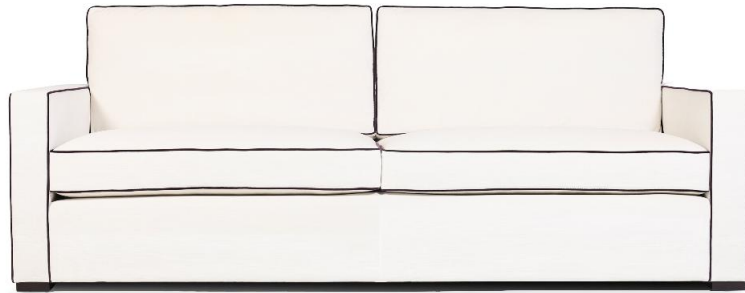

CHAPEL STREET

LONDON

T: +44 (0)208 576 6644 | E: info@chapelstreetlondon.com | W: <https://www.chapelstreet.com>
Unit 305, Design Centre East, Chelsea Harbour, London, SW10 0XF

Harrowby

The Harrowby sofa is a design inspired by the Art Deco Era. Square chunky arms and back give this sofa a modern feel. Depending on the fabric used this design will compliment all interior themes. Cushion interiors are our standard feather and down, foam wrapped cushions. Easy to maintain with minimal plumping required. For added luxury the back cushion interiors are pure feather and down.

2 Seat

Product Code: SOF-HAR-001

Dimensions: W1880 X D1000 X H750mm

Fabric Required: 14m

RRP From: £2077.00

*All prices are excluding fabric. Pricing includes VAT. Prices correct at the time of print.

CHAPEL STREET

LONDON

T: +44 (0)208 576 6644 | E: info@chapelstreetlondon.com | W: <https://www.chapelstreet.com>
Unit 305, Design Centre East, Chelsea Harbour, London, SW10 0XF

2.5 Seat

Product Code: SOF-HAR-002

Dimensions: W2200 X D1000 X H750mm

Fabric Required: 16m

RRP From: £2286.00

3 Seat

Product Code: SOF-HAR-003

Dimensions: W2580 X D1000 X H750mm

Fabric Required: 17m

RRP From: £2515.00