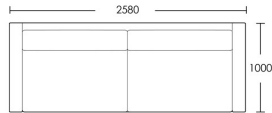

LONDON

T: +44 (0)208 576 6644 | E: info@chapelstreetlondon.com | W: <https://www.chapelstreet.com>
Unit 305, Design Centre East, Chelsea Harbour, London, SW10 0XF

2.5 Seat

Product Code: SOF-HAR-002

Dimensions: W2200 X D1000 X H750mm

Fabric Required: 16m

RRP From: £2286.00

3 Seat

Product Code: SOF-HAR-003

Dimensions: W2580 X D1000 X H750mm

Fabric Required: 17m

RRP From: £2515.00