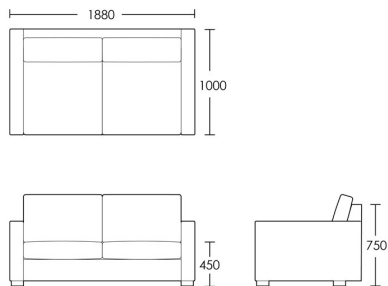

CHAPEL STREET

LONDON

T: +44 (0)208 576 6644 | E: info@chapelstreetlondon.com | W: <https://www.chapelstreet.com>
Unit 305, Design Centre East, Chelsea Harbour, London, SW10 0XF

Harrowby

The Harrowby sofa is a design inspired by the Art Deco Era. Square chunky arms and back give this sofa a modern feel. Depending on the fabric used this design will compliment all interior themes. Cushion interiors are our standard feather and down, foam wrapped cushions. Easy to maintain with minimal plumping required. For added luxury the back cushion interiors are pure feather and down.

2 Seat

Product Code: SOF-HAR-001

Dimensions: W1880 X D1000 X H750mm

Fabric Required: 14m

RRP From: £2077.00

*All prices are excluding fabric. Pricing includes VAT. Prices correct at the time of print.

CHAPEL STREET

LONDON

T: +44 (0)208 576 6644 | E: info@chapelstreetlondon.com | W: <https://www.chapelstreet.com>
Unit 305, Design Centre East, Chelsea Harbour, London, SW10 0XF

2.5 Seat

Product Code: SOF-HAR-002

Dimensions: W2200 X D1000 X H750mm

Fabric Required: 16m

RRP From: £2286.00

3 Seat

Product Code: SOF-HAR-003

Dimensions: W2580 X D1000 X H750mm

Fabric Required: 17m

RRP From: £2515.00