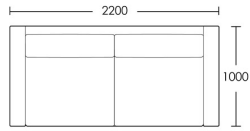

2 Seat

Product Code: SOF-HAR-001

Dimensions: W1880 X D1000 X H750mm

Fabric Required: 14m

RRP From: £2077.00

*All prices are excluding fabric. Pricing includes VAT. Prices correct at the time of print.

CHAPEL STREET

LONDON

T: +44 (0)208 576 6644 | E: info@chapelstreetlondon.com | W: <https://www.chapelstreet.com>
Unit 305, Design Centre East, Chelsea Harbour, London, SW10 0XF

2.5 Seat

Product Code: SOF-HAR-002

Dimensions: W2200 X D1000 X H750mm

Fabric Required: 16m

RRP From: £2286.00

3 Seat

Product Code: SOF-HAR-003

Dimensions: W2580 X D1000 X H750mm

Fabric Required: 17m

RRP From: £2515.00