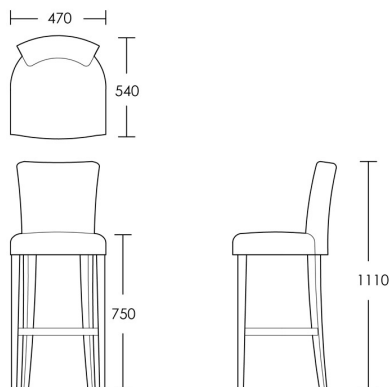

CHAPEL STREET

LONDON

T: +44 (0)208 576 6644 | E: info@chapelstreetlondon.com | W: <https://www.chapelstreet.com>
Unit 305, Design Centre East, Chelsea Harbour, London, SW10 0XF

Bonham

The Bonham Barstool is another sleek, sophisticated design with a slender tall curved back detail. The contrast piping detail around the back and base makes them quite special. Suited for areas either classic or contemporary in scheme, or a small space that needs something with a lot of style. The sprung seat ensures the comfort of this chair matches its appeal. Solid beech frame is perfect for either domestic or commercial use.

One Size

Product Code: BAR-BON-001

Dimensions: W470 X D540 X H1110mm

Fabric Required: 1.5m

RRP From: £908.00