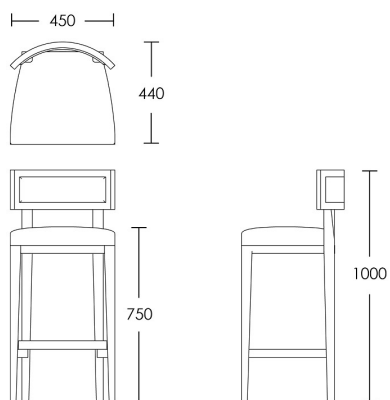

CHAPEL STREET

LONDON

T: +44 (0)208 576 6644 | E: info@chapelstreetlondon.com | W: <https://www.chapelstreet.com>
Unit 305, Design Centre East, Chelsea Harbour, London, SW10 0XF

Kenrick

The Kenrick Barstool is a firm favourite amongst our commercial as well as retail clients. It has a beautifully shaped back which allows you to sit comfortably and has great stud detail which adds to its charm. The design is also available as a dining chair.

One Size

Product Code: BAR-KEN-001

Dimensions: W450 X D440 X H1000mm

Fabric Required: 1.5m

RRP From: £1323.00

*All prices are excluding fabric. Pricing includes VAT. Prices correct at the time of print.