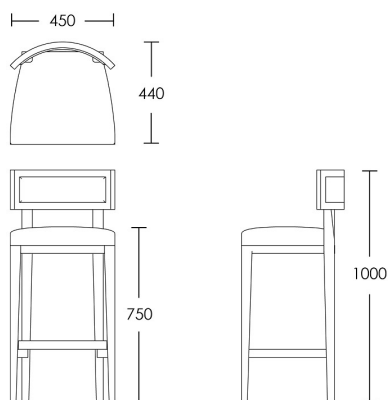

CHAPEL STREET

LONDON

T: +44 (0)208 576 6644 | E: info@chapelstreet.com | W: <https://www.chapelstreet.com>
Unit 305, Design Centre East, Chelsea Harbour, London, SW10 0XF

Kenrick

The Kenrick Barstool is a firm favourite amongst our commercial as well as retail clients. It has a beautifully shaped back which allows you to sit comfortably and has great stud detail which adds to its charm. The design is also available as a dining chair.

One Size

Product Code: BAR-KEN-001

Dimensions: W450 X D440 X H1000mm

Fabric Required: 1.5m

RRP From: £1323.00

*All prices are excluding fabric. Pricing includes VAT. Prices correct at the time of print.