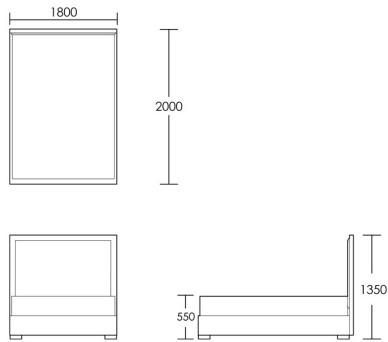

CHAPEL STREET

LONDON

T: +44 (0)208 576 6600 | E: info@chapelstreet.com | W: <https://www.chapelstreet.com>
1-3 Fairbank Studios, 140 Lots Road, London SW10 ORJ

Barret

The Barret bed is a simple design with a touch of style. Large nickel studs transform a plain headboard into a focal point. This piece is made as a fully upholstered bed with a slatted base to ensure superb comfort. Available in Double, King and Super King, with a 135cm headboard height. Bespoke headboard heights available to suit your preference. Price available on request. The Barret headboard is also available separately, perfectly suited to wall mounting in any bedroom.

Double Bed

Product Code: BED-BUR-001

Dimensions: W1350 X D1900 X H1350mm

Fabric Required: 7m

RRP From: £2309.00

*All prices are excluding fabric. Pricing includes VAT. Prices correct at the time of print.

CHAPEL STREET

LONDON

T: +44 (0)208 576 6600 | E: info@chapelstreet.com | W: <https://www.chapelstreet.com>
1-3 Fairbank Studios, 140 Lots Road, London SW10 ORJ

King Bed

Product Code: BED-BAR-003

Dimensions: W1500 X D2000 X H1350mm

Fabric Required: 8m

RRP From: £2544.00

Super King Bed

Product Code: BED-BAR-005

Dimensions: W1800 X D2000 X H1350mm

Fabric Required: 8m

RRP From: £2759.00

*All prices are excluding fabric. Pricing includes VAT. Prices correct at the time of print.