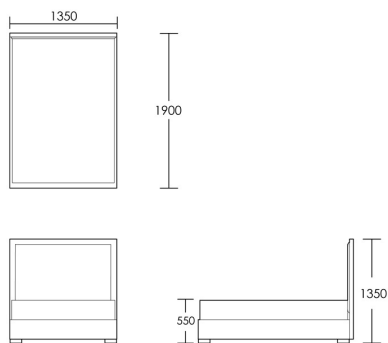

CHAPEL STREET

LONDON

T: +44 (0)208 576 6600 | E: info@chapelstreet.com | W: <https://www.chapelstreet.com>
1-3 Fairbank Studios, 140 Lots Road, London SW10 ORJ

Barret

The Barret bed is a simple design with a touch of style. Large nickel studs transform a plain headboard into a focal point. This piece is made as a fully upholstered bed with a slatted base to ensure superb comfort. Available in Double, King and Super King, with a 135cm headboard height. Bespoke headboard heights available to suit your preference. Price available on request. The Barret headboard is also available separately, perfectly suited to wall mounting in any bedroom.

Double Bed

Product Code: BED-BUR-001

Dimensions: W1350 X D1900 X H1350mm

Fabric Required: 7m

RRP From: £2309.00

*All prices are excluding fabric. Pricing includes VAT. Prices correct at the time of print.

CHAPEL STREET

LONDON

T: +44 (0)208 576 6600 | E: info@chapelstreet.com | W: <https://www.chapelstreet.com>
1-3 Fairbank Studios, 140 Lots Road, London SW10 ORJ

King Bed

Product Code: BED-BAR-003

Dimensions: W1500 X D2000 X H1350mm

Fabric Required: 8m

RRP From: £2544.00

Super King Bed

Product Code: BED-BAR-005

Dimensions: W1800 X D2000 X H1350mm

Fabric Required: 8m

RRP From: £2759.00

*All prices are excluding fabric. Pricing includes VAT. Prices correct at the time of print.