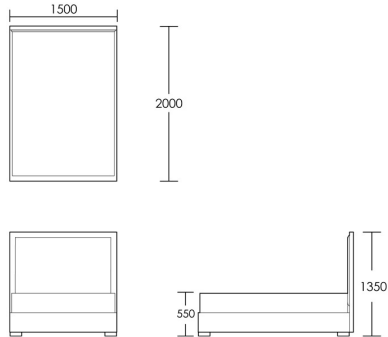

CHAPEL STREET

LONDON

T: +44 (0)208 576 6600 | E: info@chapelstreet.com | W: <https://www.chapelstreet.com>
1-3 Fairbank Studios, 140 Lots Road, London SW10 ORJ

Barret

The Barret bed is a simple design with a touch of style. Large nickel studs transform a plain headboard into a focal point. This piece is made as a fully upholstered bed with a slatted base to ensure superb comfort. Available in Double, King and Super King, with a 135cm headboard height. Bespoke headboard heights available to suit your preference. Price available on request. The Barret headboard is also available separately, perfectly suited to wall mounting in any bedroom.

Double Bed

Product Code: BED-BUR-001

Dimensions: W1350 X D1900 X H1350mm

Fabric Required: 7m

RRP From: £2309.00

*All prices are excluding fabric. Pricing includes VAT. Prices correct at the time of print.

CHAPEL STREET

LONDON

T: +44 (0)208 576 6600 | E: info@chapelstreet.com | W: <https://www.chapelstreet.com>
1-3 Fairbank Studios, 140 Lots Road, London SW10 ORJ

King Bed

Product Code: BED-BAR-003

Dimensions: W1500 X D2000 X H1350mm

Fabric Required: 8m

RRP From: £2544.00

Super King Bed

Product Code: BED-BAR-005

Dimensions: W1800 X D2000 X H1350mm

Fabric Required: 8m

RRP From: £2759.00

*All prices are excluding fabric. Pricing includes VAT. Prices correct at the time of print.