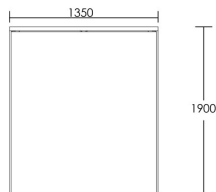

## Brompton

The Brompton bed is a contemporary design. Simple and clean lines, the design lend itself to all interior schemes. This piece is made as a fully upholstered bed with a slatted base to ensure superb comfort. Available in Double, King and Super King, with a 115cm headboard height. Bespoke headboard heights available to suit your preference. Price available on request. The Brompton headboard is also available separately, perfectly suited to wall mounting in any bedroom.

### Double Bed

Product Code: BED-BRO-001

Dimensions: W1350 X D1900 X H1150mm

Fabric Required: 7m

RRP From: £1957.00

\*All prices are excluding fabric. Pricing includes VAT. Prices correct at the time of print.

## King Bed

Product Code: BED-BRO-003

Dimensions: W1500 X D2000 X H1150mm

Fabric Required: 8m

RRP From: £2175.00

## Super King Bed

Product Code: BED-BRO-005

Dimensions: W1800 X D2000 X H1150mm

Fabric Required: 9m

RRP From: £2358.00