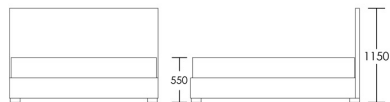

## Brompton

The Brompton bed is a contemporary design. Simple and clean lines, the design lend itself to all interior schemes. This piece is made as a fully upholstered bed with a slatted base to ensure superb comfort. Available in Double, King and Super King, with a 115cm headboard height. Bespoke headboard heights available to suit your preference. Price available on request. The Brompton headboard is also available separately, perfectly suited to wall mounting in any bedroom.

### Double Bed

Product Code: BED-BRO-001

Dimensions: W1350 X D1900 X H1150mm

Fabric Required: 7m

RRP From: £1957.00

\*All prices are excluding fabric. Pricing includes VAT. Prices correct at the time of print.

## King Bed

Product Code: BED-BRO-003

Dimensions: W1500 X D2000 X H1150mm

Fabric Required: 8m

RRP From: £2175.00

## Super King Bed

Product Code: BED-BRO-005

Dimensions: W1800 X D2000 X H1150mm

Fabric Required: 9m

RRP From: £2358.00