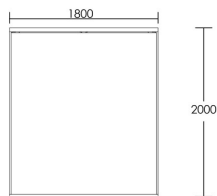

## Brompton

The Brompton bed is a contemporary design. Simple and clean lines, the design lend itself to all interior schemes. This piece is made as a fully upholstered bed with a slatted base to ensure superb comfort. Available in Double, King and Super King, with a 115cm headboard height. Bespoke headboard heights available to suit your preference. Price available on request. The Brompton headboard is also available separately, perfectly suited to wall mounting in any bedroom.

### Double Bed

Product Code: BED-BRO-001

Dimensions: W1350 X D1900 X H1150mm

Fabric Required: 7m

RRP From: £1957.00

\*All prices are excluding fabric. Pricing includes VAT. Prices correct at the time of print.

## King Bed

Product Code: BED-BRO-003

Dimensions: W1500 X D2000 X H1150mm

Fabric Required: 8m

RRP From: £2175.00

## Super King Bed

Product Code: BED-BRO-005

Dimensions: W1800 X D2000 X H1150mm

Fabric Required: 9m

RRP From: £2358.00