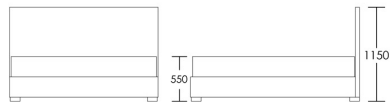

### Double Bed

Product Code: BED-BRO-001

Dimensions: W1350 X D1900 X H1150mm

Fabric Required: 7m

RRP From: £1957.00

\*All prices are excluding fabric. Pricing includes VAT. Prices correct at the time of print.

## King Bed

Product Code: BED-BRO-003

Dimensions: W1500 X D2000 X H1150mm

Fabric Required: 8m

RRP From: £2175.00

## Super King Bed

Product Code: BED-BRO-005

Dimensions: W1800 X D2000 X H1150mm

Fabric Required: 9m

RRP From: £2358.00