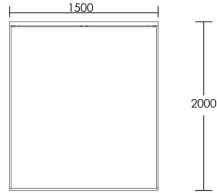

## Brompton

The Brompton bed is a contemporary design. Simple and clean lines, the design lend itself to all interior schemes. This piece is made as a fully upholstered bed with a slatted base to ensure superb comfort. Available in Double, King and Super King, with a 115cm headboard height. Bespoke headboard heights available to suit your preference. Price available on request. The Brompton headboard is also available separately, perfectly suited to wall mounting in any bedroom.

### Double Bed

Product Code: BED-BRO-001

Dimensions: W1350 X D1900 X H1150mm

Fabric Required: 7m

RRP From: £1957.00

\*All prices are excluding fabric. Pricing includes VAT. Prices correct at the time of print.

## King Bed

Product Code: BED-BRO-003

Dimensions: W1500 X D2000 X H1150mm

Fabric Required: 8m

RRP From: £2175.00

## Super King Bed

Product Code: BED-BRO-005

Dimensions: W1800 X D2000 X H1150mm

Fabric Required: 9m

RRP From: £2358.00