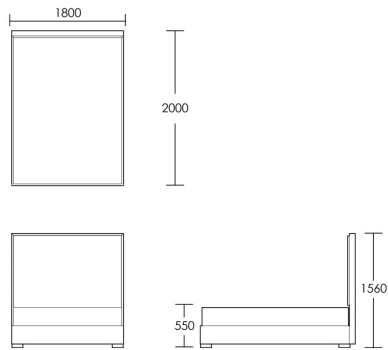

CHAPEL STREET

LONDON

T: +44 (0)208 576 6600 | E: info@chapelstreet.com | W: <https://www.chapelstreet.com>
1-3 Fairbank Studios, 140 Lots Road, London SW10 ORJ

Bryanston

The Bryanston bed is a simple and elegant in style. Large seamed panels with float button detail in the centre. Solid beech frame surrounds the headboard and is available in one of our four stain finishes. This piece is made as a fully upholstered bed with a slatted base to ensure superb comfort. Available in Double, King and Super King, with a 156cm headboard height. Bespoke headboard heights available to suit your preference. Price available on request. The Bryanston headboard is also available separately, perfectly suited to wall mounting in any bedroom.

Double Bed

Product Code: BED-BRY-001

Dimensions: W1350 X D1900 X H1560mm

Fabric Required: 7m

RRP From: £3220.00

*All prices are excluding fabric. Pricing includes VAT. Prices correct at the time of print.

CHAPEL STREET

LONDON

T: +44 (0)208 576 6600 | E: info@chapelstreet.com | W: <https://www.chapelstreet.com>
1-3 Fairbank Studios, 140 Lots Road, London SW10 ORJ

King Bed

Product Code: BED-BRY-002

Dimensions: W1500 X D2000 X H1560mm

Fabric Required: 8m

RRP From: £3490.00

Super King Bed

Product Code: BED-BRY-003

Dimensions: W1800 X D2000 X H1560mm

Fabric Required: 9m

RRP From: £4080.00

*All prices are excluding fabric. Pricing includes VAT. Prices correct at the time of print.