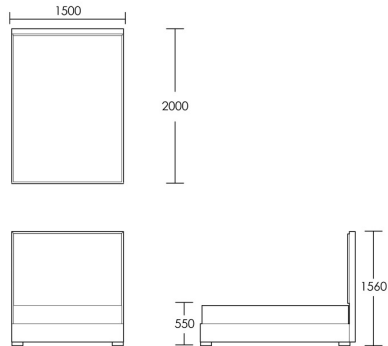

CHAPEL STREET

LONDON

T: +44 (0)208 576 6644 | E: info@chapelstreet.com | W: <https://www.chapelstreet.com>
Unit 305, Design Centre East, Chelsea Harbour, London, SW10 0XF

Bryanston

The Bryanston bed is a simple and elegant in style. Large seamed panels with float button detail in the centre. Solid beech frame surrounds the headboard and is available in one of our four stain finishes. This piece is made as a fully upholstered bed with a slatted base to ensure superb comfort. Available in Double, King and Super King, with a 156cm headboard height. Bespoke headboard heights available to suit your preference. Price available on request. The Bryanston headboard is also available separately, perfectly suited to wall mounting in any bedroom.

Double Bed

Product Code: BED-BRY-001

Dimensions: W1350 X D1900 X H1560mm

Fabric Required: 7m

RRP From: £2242.00

*All prices are excluding fabric. Pricing includes VAT. Prices correct at the time of print.

CHAPEL STREET

LONDON

T: +44 (0)208 576 6644 | E: info@chapelstreet.com | W: <https://www.chapelstreet.com>
Unit 305, Design Centre East, Chelsea Harbour, London, SW10 0XF

King Bed

Product Code: BED-BRY-002

Dimensions: W1500 X D2000 X H1560mm

Fabric Required: 8m

RRP From: £2444.00

Super King Bed

Product Code: BED-BRY-003

Dimensions: W1800 X D2000 X H1560mm

Fabric Required: 9m

RRP From: £2636.00

*All prices are excluding fabric. Pricing includes VAT. Prices correct at the time of print.