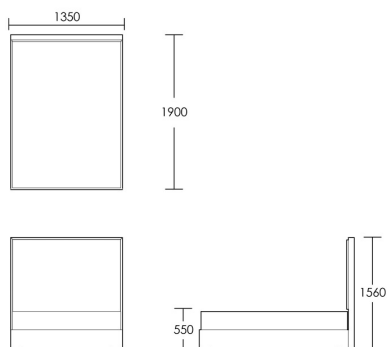

CHAPEL STREET

LONDON

T: +44 (0)208 576 6644 | E: info@chapelstreet.com | W: <https://www.chapelstreet.com>
Unit 305, Design Centre East, Chelsea Harbour, London, SW10 0XF

Bryanston

The Bryanston bed is a simple and elegant in style. Large seamed panels with float button detail in the centre. Solid beech frame surrounds the headboard and is available in one of our four stain finishes. This piece is made as a fully upholstered bed with a slatted base to ensure superb comfort. Available in Double, King and Super King, with a 156cm headboard height. Bespoke headboard heights available to suit your preference. Price available on request. The Bryanston headboard is also available separately, perfectly suited to wall mounting in any bedroom.

Double Bed

Product Code: BED-BRY-001

Dimensions: W1350 X D1900 X H1560mm

Fabric Required: 7m

RRP From: £2242.00

*All prices are excluding fabric. Pricing includes VAT. Prices correct at the time of print.

CHAPEL STREET

LONDON

T: +44 (0)208 576 6644 | E: info@chapelstreet.com | W: <https://www.chapelstreet.com>
Unit 305, Design Centre East, Chelsea Harbour, London, SW10 0XF

King Bed

Product Code: BED-BRY-002

Dimensions: W1500 X D2000 X H1560mm

Fabric Required: 8m

RRP From: £2444.00

Super King Bed

Product Code: BED-BRY-003

Dimensions: W1800 X D2000 X H1560mm

Fabric Required: 9m

RRP From: £2636.00

*All prices are excluding fabric. Pricing includes VAT. Prices correct at the time of print.