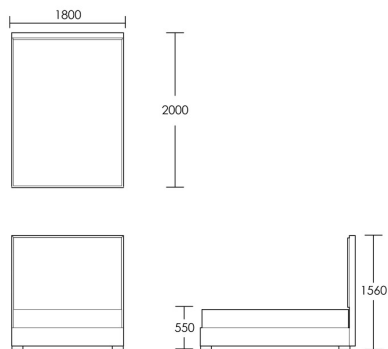

CHAPEL STREET

LONDON

T: +44 (0)208 576 6644 | E: info@chapelstreet.com | W: <https://www.chapelstreet.com>
Unit 305, Design Centre East, Chelsea Harbour, London, SW10 0XF

Bryanston

The Bryanston bed is a simple and elegant in style. Large seamed panels with float button detail in the centre. Solid beech frame surrounds the headboard and is available in one of our four stain finishes. This piece is made as a fully upholstered bed with a slatted base to ensure superb comfort. Available in Double, King and Super King, with a 156cm headboard height. Bespoke headboard heights available to suit your preference. Price available on request. The Bryanston headboard is also available separately, perfectly suited to wall mounting in any bedroom.

Double Bed

Product Code: BED-BRY-001

Dimensions: W1350 X D1900 X H1560mm

Fabric Required: 7m

RRP From: £2242.00

*All prices are excluding fabric. Pricing includes VAT. Prices correct at the time of print.

CHAPEL STREET

LONDON

T: +44 (0)208 576 6644 | E: info@chapelstreet.com | W: <https://www.chapelstreet.com>
Unit 305, Design Centre East, Chelsea Harbour, London, SW10 0XF

King Bed

Product Code: BED-BRY-002

Dimensions: W1500 X D2000 X H1560mm

Fabric Required: 8m

RRP From: £2444.00

Super King Bed

Product Code: BED-BRY-003

Dimensions: W1800 X D2000 X H1560mm

Fabric Required: 9m

RRP From: £2636.00

*All prices are excluding fabric. Pricing includes VAT. Prices correct at the time of print.