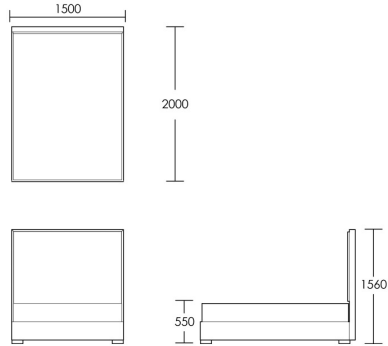

CHAPEL STREET

LONDON

T: +44 (0)208 576 6600 | E: info@chapelstreet.com | W: <https://www.chapelstreet.com>
1-3 Fairbank Studios, 140 Lots Road, London SW10 ORJ

Bryanston

The Bryanston bed is a simple and elegant in style. Large seamed panels with float button detail in the centre. Solid beech frame surrounds the headboard and is available in one of our four stain finishes. This piece is made as a fully upholstered bed with a slatted base to ensure superb comfort. Available in Double, King and Super King, with a 156cm headboard height. Bespoke headboard heights available to suit your preference. Price available on request. The Bryanston headboard is also available separately, perfectly suited to wall mounting in any bedroom.

Double Bed

Product Code: BED-BRY-001

Dimensions: W1350 X D1900 X H1560mm

Fabric Required: 7m

RRP From: £3220.00

*All prices are excluding fabric. Pricing includes VAT. Prices correct at the time of print.

CHAPEL STREET

LONDON

T: +44 (0)208 576 6600 | E: info@chapelstreet.com | W: <https://www.chapelstreet.com>
1-3 Fairbank Studios, 140 Lots Road, London SW10 ORJ

King Bed

Product Code: BED-BRY-002

Dimensions: W1500 X D2000 X H1560mm

Fabric Required: 8m

RRP From: £3490.00

Super King Bed

Product Code: BED-BRY-003

Dimensions: W1800 X D2000 X H1560mm

Fabric Required: 9m

RRP From: £4080.00

*All prices are excluding fabric. Pricing includes VAT. Prices correct at the time of print.