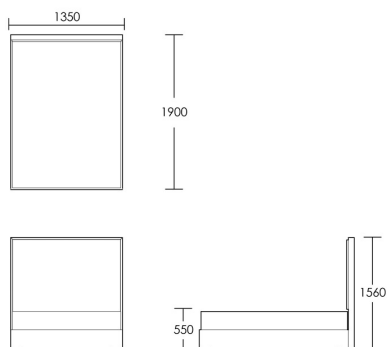

CHAPEL STREET

LONDON

T: +44 (0)208 576 6600 | E: info@chapelstreet.com | W: <https://www.chapelstreet.com>
1-3 Fairbank Studios, 140 Lots Road, London SW10 ORJ

Bryanston

The Bryanston bed is a simple and elegant in style. Large seamed panels with float button detail in the centre. Solid beech frame surrounds the headboard and is available in one of our four stain finishes. This piece is made as a fully upholstered bed with a slatted base to ensure superb comfort. Available in Double, King and Super King, with a 156cm headboard height. Bespoke headboard heights available to suit your preference. Price available on request. The Bryanston headboard is also available separately, perfectly suited to wall mounting in any bedroom.

Double Bed

Product Code: BED-BRY-001

Dimensions: W1350 X D1900 X H1560mm

Fabric Required: 7m

RRP From: £3220.00

*All prices are excluding fabric. Pricing includes VAT. Prices correct at the time of print.

CHAPEL STREET

LONDON

T: +44 (0)208 576 6600 | E: info@chapelstreet.com | W: <https://www.chapelstreet.com>
1-3 Fairbank Studios, 140 Lots Road, London SW10 ORJ

King Bed

Product Code: BED-BRY-002

Dimensions: W1500 X D2000 X H1560mm

Fabric Required: 8m

RRP From: £3490.00

Super King Bed

Product Code: BED-BRY-003

Dimensions: W1800 X D2000 X H1560mm

Fabric Required: 9m

RRP From: £4080.00

*All prices are excluding fabric. Pricing includes VAT. Prices correct at the time of print.