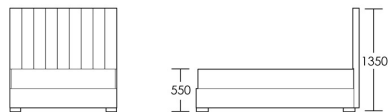

Double Bed

Product Code: BED-BUR-001

Dimensions: W1350 X D1900 X H1350mm

Fabric Required: 7m

RRP From: £2235.00

*All prices are excluding fabric. Pricing includes VAT. Prices correct at the time of print.

CHAPEL STREET

LONDON

T: +44 (0)208 576 6644 | E: info@chapelstreet.com | W: <https://www.chapelstreet.com>
Unit 305, Design Centre East, Chelsea Harbour, London, SW10 0XF

King Bed

Product Code: BED-BUR-002

Dimensions: W1500 X D2000 X H1350mm

Fabric Required: 8m

RRP From: £2422.00

Super King Bed

Product Code: BED-BUR-003

Dimensions: W1800 X D2000 X H1350mm

Fabric Required: 9m

RRP From: £2605.00