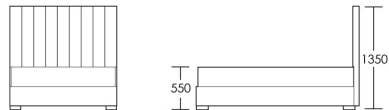

CHAPEL STREET

LONDON

T: +44 (0)208 576 6644 | E: info@chapelstreet.com | W: <https://www.chapelstreet.com>
Unit 305, Design Centre East, Chelsea Harbour, London, SW10 0XF

Burnsall

The Burnsall is a fully upholstered bed with a gorgeous fluted detail, made as a fully upholstered bed with a slatted base to ensure comfort. Available in Double, King and Super King, with a 135cm headboard height. Bespoke headboard heights available to suit your preference, price available on request. The Burnsall headboard is also available separately, perfectly suited to wall mounting in any bedroom.

Double Bed

Product Code: BED-BUR-001

Dimensions: W1350 X D1900 X H1350mm

Fabric Required: 7m

RRP From: £2235.00

*All prices are excluding fabric. Pricing includes VAT. Prices correct at the time of print.

CHAPEL STREET

LONDON

T: +44 (0)208 576 6644 | E: info@chapelstreet.com | W: <https://www.chapelstreet.com>
Unit 305, Design Centre East, Chelsea Harbour, London, SW10 0XF

King Bed

Product Code: BED-BUR-002

Dimensions: W1500 X D2000 X H1350mm