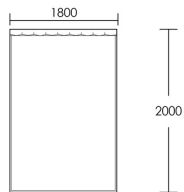

CHAPEL STREET

LONDON

T: +44 (0)208 576 6644 | E: info@chapelstreet.com | W: <https://www.chapelstreet.com>
Unit 305, Design Centre East, Chelsea Harbour, London, SW10 0XF

Burnsall

The Burnsall is a fully upholstered bed with a gorgeous fluted detail, made as a fully upholstered bed with a slatted base to ensure comfort. Available in Double, King and Super King, with a 135cm headboard height. Bespoke headboard heights available to suit your preference, price available on request. The Burnsall headboard is also available separately, perfectly suited to wall mounting in any bedroom.

Double Bed

Product Code: BED-BUR-001

Dimensions: W1350 X D1900 X H1350mm

Fabric Required: 7m

RRP From: £2235.00

*All prices are excluding fabric. Pricing includes VAT. Prices correct at the time of print.

CHAPEL STREET

LONDON

T: +44 (0)208 576 6644 | E: info@chapelstreet.com | W: <https://www.chapelstreet.com>
Unit 305, Design Centre East, Chelsea Harbour, London, SW10 0XF

King Bed

Product Code: BED-BUR-002

Dimensions: W1500 X D2000 X H1350mm

Fabric Required: 8m

RRP From: £2422.00

Super King Bed

Product Code: BED-BUR-003

Dimensions: W1800 X D2000 X H1350mm

Fabric Required: 9m

RRP From: £2605.00