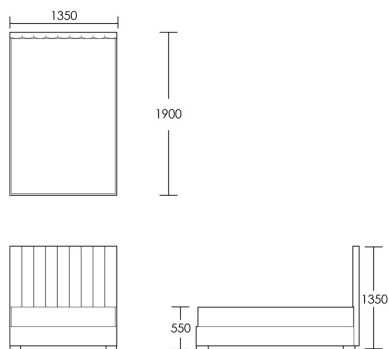

CHAPEL STREET

LONDON

T: +44 (0)208 576 6644 | E: info@chapelstreet.com | W: <https://www.chapelstreet.com>
Unit 305, Design Centre East, Chelsea Harbour, London, SW10 0XF

Burnsall

The Burnsall is a fully upholstered bed with a gorgeous fluted detail, made as a fully upholstered bed with a slatted base to ensure comfort. Available in Double, King and Super King, with a 135cm headboard height. Bespoke headboard heights available to suit your preference, price available on request. The Burnsall headboard is also available separately, perfectly suited to wall mounting in any bedroom.

Double Bed

Product Code: BED-BUR-001

Dimensions: W1350 X D1900 X H1350mm

Fabric Required: 7m

RRP From: £2235.00

*All prices are excluding fabric. Pricing includes VAT. Prices correct at the time of print.

CHAPEL STREET

LONDON

T: +44 (0)208 576 6644 | E: info@chapelstreet.com | W: <https://www.chapelstreet.com>
Unit 305, Design Centre East, Chelsea Harbour, London, SW10 0XF

King Bed

Product Code: BED-BUR-002

Dimensions: W1500 X D2000 X H1350mm

Fabric Required: 8m

RRP From: £2422.00

Super King Bed

Product Code: BED-BUR-003

Dimensions: W1800 X D2000 X H1350mm

Fabric Required: 9m

RRP From: £2605.00