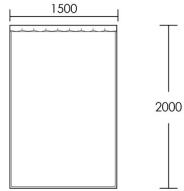

CHAPEL STREET

LONDON

T: +44 (0)208 576 6644 | E: info@chapelstreet.com | W: <https://www.chapelstreet.com>
Unit 305, Design Centre East, Chelsea Harbour, London, SW10 0XF

Burnsall

The Burnsall is a fully upholstered bed with a gorgeous fluted detail, made as a fully upholstered bed with a slatted base to ensure comfort. Available in Double, King and Super King, with a 135cm headboard height. Bespoke headboard heights available to suit your preference, price available on request. The Burnsall headboard is also available separately, perfectly suited to wall mounting in any bedroom.

Double Bed

Product Code: BED-BUR-001

Dimensions: W1350 X D1900 X H1350mm

Fabric Required: 7m

RRP From: £2235.00

*All prices are excluding fabric. Pricing includes VAT. Prices correct at the time of print.

CHAPEL STREET

LONDON

T: +44 (0)208 576 6644 | E: info@chapelstreet.com | W: <https://www.chapelstreet.com>
Unit 305, Design Centre East, Chelsea Harbour, London, SW10 0XF

King Bed

Product Code: BED-BUR-002

Dimensions: W1500 X D2000 X H1350mm

Fabric Required: 8m

RRP From: £2422.00

Super King Bed

Product Code: BED-BUR-003

Dimensions: W1800 X D2000 X H1350mm

Fabric Required: 9m

RRP From: £2605.00