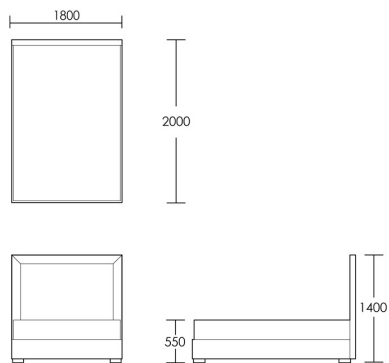

### Double Bed

Product Code: BED-DOV-001

Dimensions: W1350 X D1900 X H1400mm

Fabric Required: 8m

RRP From: £3538.00

\*All prices are excluding fabric. Pricing includes VAT. Prices correct at the time of print.

## King Bed

Product Code: BED-DOV-003

Dimensions: W1500 X D2000 X H1400mm

Fabric Required: 9m

RRP From: £3841.00

## Super King Bed

Product Code: BED-DOV-005

Dimensions: W1800 X D2000 X H1400mm

Fabric Required: 11m

RRP From: £4469.00

\*All prices are excluding fabric. Pricing includes VAT. Prices correct at the time of print.