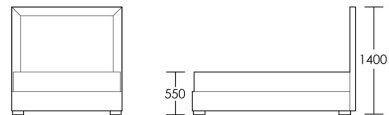

Double Bed

Product Code: BED-DOV-001

Dimensions: W1350 X D1900 X H1400mm

Fabric Required: 8m

RRP From: £2832.00

*All prices are excluding fabric. Pricing includes VAT. Prices correct at the time of print.

CHAPEL STREET

LONDON

T: +44 (0)208 576 6644 | E: info@chapelstreet.com | W: <https://www.chapelstreet.com>
Unit 305, Design Centre East, Chelsea Harbour, London, SW10 0XF

King Bed

Product Code: BED-DOV-003

Dimensions: W1500 X D2000 X H1400mm

Fabric Required: 9m

RRP From: £3041.00

Super King Bed

Product Code: BED-DOV-005

Dimensions: W1800 X D2000 X H1400mm

Fabric Required: 11m

RRP From: £3222.00