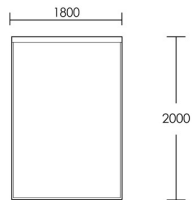

Double Bed

Product Code: BED-DOV-001

Dimensions: W1350 X D1900 X H1400mm

Fabric Required: 8m

RRP From: £2832.00

*All prices are excluding fabric. Pricing includes VAT. Prices correct at the time of print.

CHAPEL STREET

LONDON

T: +44 (0)208 576 6644 | E: info@chapelstreet.com | W: <https://www.chapelstreet.com>
Unit 305, Design Centre East, Chelsea Harbour, London, SW10 0XF

King Bed

Product Code: BED-DOV-003

Dimensions: W1500 X D2000 X H1400mm

Fabric Required: 9m

RRP From: £3041.00

Super King Bed

Product Code: BED-DOV-005

Dimensions: W1800 X D2000 X H1400mm

Fabric Required: 11m

RRP From: £3222.00