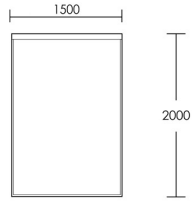

CHAPEL STREET

LONDON

T: +44 (0)208 576 6644 | E: info@chapelstreet.com | W: <https://www.chapelstreet.com>
Unit 305, Design Centre East, Chelsea Harbour, London, SW10 0XF

Dovehouse

The Dovehouse is a classic design with a stud and plush deep buttoned detail that adds loads of charm and character. Although traditional in technique, apply an updated fabric to this model and it will easily adjust to a contemporary setting. The Dovehouse is supplied as a fully upholstered bed fitted with high quality slats that will ensure superb comfort. Available in Double, King and Super King, with a choice of 140cm headboard height, bespoke headboard heights available to suit your preference, price available on request. The Dovehouse headboard is also available separately, perfectly suited to wall mounting in any bedroom.

Double Bed

Product Code: BED-DOV-001

Dimensions: W1350 X D1900 X H1400mm

Fabric Required: 8m

RRP From: £2832.00

*All prices are excluding fabric. Pricing includes VAT. Prices correct at the time of print.

CHAPEL STREET

LONDON

T: +44 (0)208 576 6644 | E: info@chapelstreet.com | W: <https://www.chapelstreet.com>
Unit 305, Design Centre East, Chelsea Harbour, London, SW10 0XF

King Bed

Product Code: BED-DOV-003

Dimensions: W1500 X D2000 X H1400mm

Fabric Required: 9m

RRP From: £3041.00

Super King Bed

Product Code: BED-DOV-005

Dimensions: W1800 X D2000 X H1400mm

Fabric Required: 11m

RRP From: £3222.00