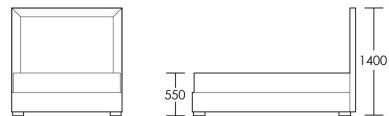

Double Bed

Product Code: BED-DOV-001

Dimensions: W1350 X D1900 X H1400mm

Fabric Required: 8m

RRP From: £2832.00

*All prices are excluding fabric. Pricing includes VAT. Prices correct at the time of print.

CHAPEL STREET

LONDON

T: +44 (0)208 576 6644 | E: info@chapelstreet.com | W: <https://www.chapelstreet.com>
Unit 305, Design Centre East, Chelsea Harbour, London, SW10 0XF

King Bed

Product Code: BED-DOV-003

Dimensions: W1500 X D2000 X H1400mm

Fabric Required: 9m

RRP From: £3041.00

Super King Bed

Product Code: BED-DOV-005

Dimensions: W1800 X D2000 X H1400mm

Fabric Required: 11m

RRP From: £3222.00