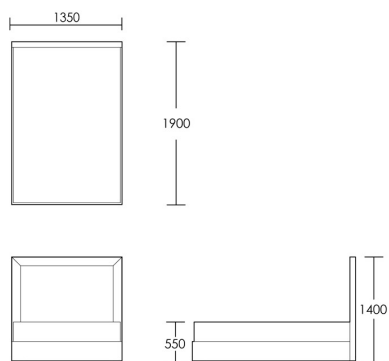

## Dovehouse

The Dovehouse is a classic design with a stud and plush deep buttoned detail that adds loads of charm and character. Although traditional in technique, apply an updated fabric to this model and it will easily adjust to a contemporary setting. The Dovehouse is supplied as a fully upholstered bed fitted with high quality slats that will ensure superb comfort. Available in Double, King and Super King, with a choice of 140cm headboard height, bespoke headboard heights available to suit your preference, price available on request. The Dovehouse headboard is also available separately, perfectly suited to wall mounting in any bedroom.

### Double Bed

Product Code: BED-DOV-001

Dimensions: W1350 X D1900 X H1400mm

Fabric Required: 8m

RRP From: £3538.00

\*All prices are excluding fabric. Pricing includes VAT. Prices correct at the time of print.

## King Bed

Product Code: BED-DOV-003

Dimensions: W1500 X D2000 X H1400mm

Fabric Required: 9m

RRP From: £3841.00

## Super King Bed

Product Code: BED-DOV-005

Dimensions: W1800 X D2000 X H1400mm

Fabric Required: 11m

RRP From: £4469.00

\*All prices are excluding fabric. Pricing includes VAT. Prices correct at the time of print.