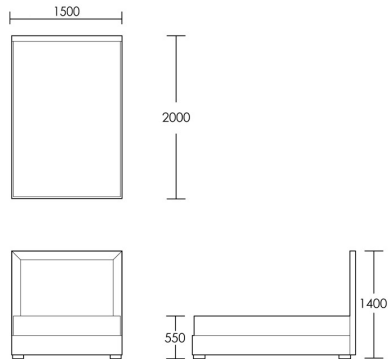

## Dovehouse

The Dovehouse is a classic design with a stud and plush deep buttoned detail that adds loads of charm and character. Although traditional in technique, apply an updated fabric to this model and it will easily adjust to a contemporary setting. The Dovehouse is supplied as a fully upholstered bed fitted with high quality slats that will ensure superb comfort. Available in Double, King and Super King, with a choice of 140cm headboard height, bespoke headboard heights available to suit your preference, price available on request. The Dovehouse headboard is also available separately, perfectly suited to wall mounting in any bedroom.

### Double Bed

Product Code: BED-DOV-001

Dimensions: W1350 X D1900 X H1400mm

Fabric Required: 8m

RRP From: £3538.00

\*All prices are excluding fabric. Pricing includes VAT. Prices correct at the time of print.

## King Bed

Product Code: BED-DOV-003

Dimensions: W1500 X D2000 X H1400mm

Fabric Required: 9m

RRP From: £3841.00

## Super King Bed

Product Code: BED-DOV-005

Dimensions: W1800 X D2000 X H1400mm

Fabric Required: 11m

RRP From: £4469.00

\*All prices are excluding fabric. Pricing includes VAT. Prices correct at the time of print.