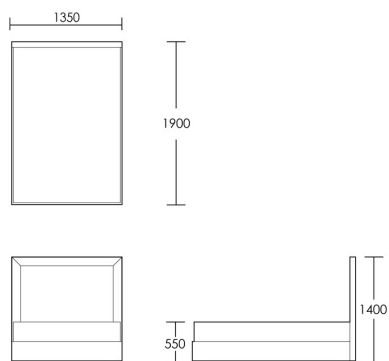

CHAPEL STREET

LONDON

T: +44 (0)208 576 6644 | E: info@chapelstreet.com | W: <https://www.chapelstreet.com>
Unit 305, Design Centre East, Chelsea Harbour, London, SW10 0XF

Dovehouse

The Dovehouse is a classic design with a stud and plush deep buttoned detail that adds loads of charm and character. Although traditional in technique, apply an updated fabric to this model and it will easily adjust to a contemporary setting. The Dovehouse is supplied as a fully upholstered bed fitted with high quality slats that will ensure superb comfort. Available in Double, King and Super King, with a choice of 140cm headboard height, bespoke headboard heights available to suit your preference, price available on request. The Dovehouse headboard is also available separately, perfectly suited to wall mounting in any bedroom.

Double Bed

Product Code: BED-DOV-001

Dimensions: W1350 X D1900 X H1400mm

Fabric Required: 8m

RRP From: £2832.00

*All prices are excluding fabric. Pricing includes VAT. Prices correct at the time of print.

CHAPEL STREET

LONDON

T: +44 (0)208 576 6644 | E: info@chapelstreet.com | W: <https://www.chapelstreet.com>
Unit 305, Design Centre East, Chelsea Harbour, London, SW10 0XF

King Bed

Product Code: BED-DOV-003

Dimensions: W1500 X D2000 X H1400mm

Fabric Required: 9m

RRP From: £3041.00

Super King Bed

Product Code: BED-DOV-005

Dimensions: W1800 X D2000 X H1400mm

Fabric Required: 11m

RRP From: £3222.00