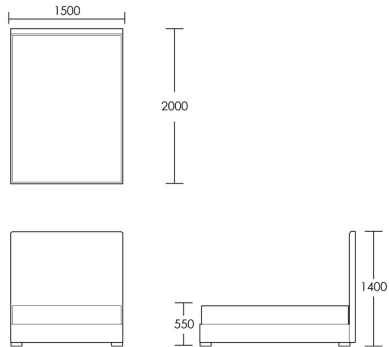

### Double Bed

Product Code: BED-LIM-001

Dimensions: W1350 X D1900 X H1400mm

Fabric Required: 8m

RRP From: £2454.00

\*All prices are excluding fabric. Pricing includes VAT. Prices correct at the time of print.

## King Bed

Product Code: BED-LIM-003

Dimensions: W1500 X D2000 X H1400mm

Fabric Required: 9m

RRP From: £2646.00

## Super King Bed

Product Code: BED-LIM-005

Dimensions: W1800 X D2000 X H1400mm

Fabric Required: 11m

RRP From: £2862.00