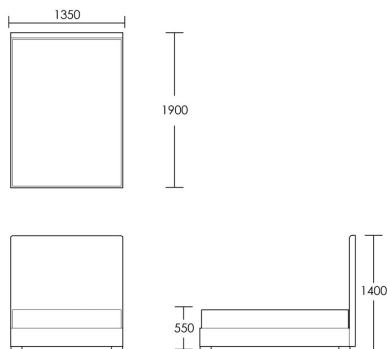

## Limerston

The Limerston has a plush deep buttoned headboard that showcases the excellent craftsmanship we are very proud of here at Chapel Street. Although a classic and traditional method, deep buttoning can be brought right upto date depending on the fabric application and its environment. Made as a fully upholstered bed with a high quality slatted base that ensures comfort. Available in Double, King and Super King, with a 140cm headboard height. Bespoke headboard heights available to suit your preference, price available on request.

### Double Bed

Product Code: BED-LIM-001

Dimensions: W1350 X D1900 X H1400mm

Fabric Required: 8m

RRP From: £2454.00

\*All prices are excluding fabric. Pricing includes VAT. Prices correct at the time of print.

## King Bed

Product Code: BED-LIM-003

Dimensions: W1500 X D2000 X H1400mm

Fabric Required: 9m

RRP From: £2646.00

## Super King Bed

Product Code: BED-LIM-005

Dimensions: W1800 X D2000 X H1400mm

Fabric Required: 11m

RRP From: £2862.00