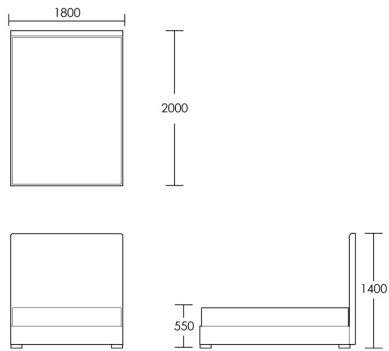

### Double Bed

Product Code: BED-LIM-001

Dimensions: W1350 X D1900 X H1400mm

Fabric Required: 8m

RRP From: £2454.00

\*All prices are excluding fabric. Pricing includes VAT. Prices correct at the time of print.

## King Bed

Product Code: BED-LIM-003

Dimensions: W1500 X D2000 X H1400mm

Fabric Required: 9m

RRP From: £2646.00

## Super King Bed

Product Code: BED-LIM-005

Dimensions: W1800 X D2000 X H1400mm

Fabric Required: 11m

RRP From: £2862.00