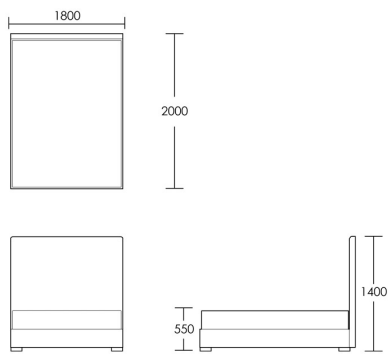

### Double Bed

Product Code: BED-LIM-001

Dimensions: W1350 X D1900 X H1400mm

Fabric Required: 8m

RRP From: £2454.00

\*All prices are excluding fabric. Pricing includes VAT. Prices correct at the time of print.

## King Bed

Product Code: BED-LIM-003

Dimensions: W1500 X D2000 X H1400mm

Fabric Required: 9m

RRP From: £2646.00

## Super King Bed

Product Code: BED-LIM-005

Dimensions: W1800 X D2000 X H1400mm

Fabric Required: 11m

RRP From: £2862.00