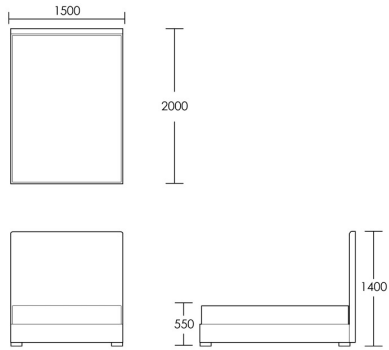

### Double Bed

Product Code: BED-LIM-001

Dimensions: W1350 X D1900 X H1400mm

Fabric Required: 8m

RRP From: £2454.00

\*All prices are excluding fabric. Pricing includes VAT. Prices correct at the time of print.

## King Bed

Product Code: BED-LIM-003

Dimensions: W1500 X D2000 X H1400mm

Fabric Required: 9m

RRP From: £2646.00

## Super King Bed

Product Code: BED-LIM-005

Dimensions: W1800 X D2000 X H1400mm

Fabric Required: 11m

RRP From: £2862.00