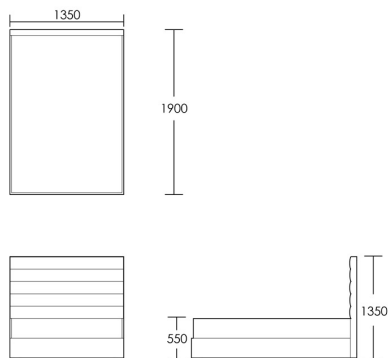

## Nutford

The Nutford is a fully upholstered bed with a gorgeous fluted panel detail. The generous upholstery and a slatted base which ensures superb comfort. Available in Double, King and Super King, with a choice of 135cm headboard height. Bespoke headboard heights available to suit your preference, prices available on request. The Nutford headboard is also available separately, perfectly suited to wall mounting in any bedroom.

### Double Bed

Product Code: BED-NUT-001

Dimensions: W1350 X D1900 X H1350mm

Fabric Required: 7m

RRP From: £2204.00

\*All prices are excluding fabric. Pricing includes VAT. Prices correct at the time of print.

## King Bed

Product Code: BED-NUT-003

Dimensions: W1500 X D2000 X H1350mm

Fabric Required: 8m

RRP From: £2406.00

## Super King Bed

Product Code: BED-NUT-005

Dimensions: W1800 X D2000 X H1350mm

Fabric Required: 9m

RRP From: £2605.00