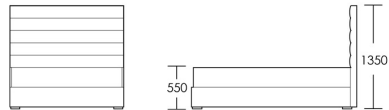

## Nutford

The Nutford is a fully upholstered bed with a gorgeous fluted panel detail. The generous upholstery and a slatted base which ensures superb comfort. Available in Double, King and Super King, with a choice of 135cm headboard height. Bespoke headboard heights available to suit your preference, prices available on request. The Nutford headboard is also available separately, perfectly suited to wall mounting in any bedroom.

### Double Bed

Product Code: BED-NUT-001

Dimensions: W1350 X D1900 X H1350mm

Fabric Required: 7m

RRP From: £2204.00

\*All prices are excluding fabric. Pricing includes VAT. Prices correct at the time of print.

## King Bed

Product Code: BED-NUT-003

Dimensions: W1500 X D2000 X H1350mm

Fabric Required: 8m

RRP From: £2406.00