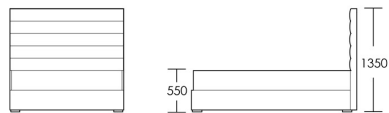

Double Bed

Product Code: BED-NUT-001

Dimensions: W1350 X D1900 X H1350mm

Fabric Required: 7m

RRP From: £3068.00

*All prices are excluding fabric. Pricing includes VAT. Prices correct at the time of print.

CHAPEL STREET

LONDON

T: +44 (0)208 576 6600 | E: info@chapelstreet.com | W: <https://www.chapelstreet.com>
1-3 Fairbank Studios, 140 Lots Road, London SW10 ORJ

King Bed

Product Code: BED-NUT-003

Dimensions: W1500 X D2000 X H1350mm

Fabric Required: 8m

RRP From: £3318.00

Super King Bed

Product Code: BED-NUT-005

Dimensions: W1800 X D2000 X H1350mm

Fabric Required: 9m

RRP From: £3894.00

*All prices are excluding fabric. Pricing includes VAT. Prices correct at the time of print.