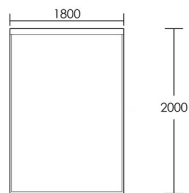

Double Bed

Product Code: BED-NUT-001

Dimensions: W1350 X D1900 X H1350mm

Fabric Required: 7m

RRP From: £3068.00

*All prices are excluding fabric. Pricing includes VAT. Prices correct at the time of print.

CHAPEL STREET

LONDON

T: +44 (0)208 576 6600 | E: info@chapelstreet.com | W: <https://www.chapelstreet.com>
1-3 Fairbank Studios, 140 Lots Road, London SW10 ORJ

King Bed

Product Code: BED-NUT-003

Dimensions: W1500 X D2000 X H1350mm

Fabric Required: 8m

RRP From: £3318.00

Super King Bed

Product Code: BED-NUT-005

Dimensions: W1800 X D2000 X H1350mm

Fabric Required: 9m

RRP From: £3894.00

*All prices are excluding fabric. Pricing includes VAT. Prices correct at the time of print.