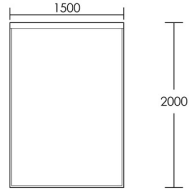

## Nutford

The Nutford is a fully upholstered bed with a gorgeous fluted panel detail. The generous upholstery and a slatted base which ensures superb comfort. Available in Double, King and Super King, with a choice of 135cm headboard height. Bespoke headboard heights available to suit your preference, prices available on request. The Nutford headboard is also available separately, perfectly suited to wall mounting in any bedroom.

### Double Bed

Product Code: BED-NUT-001

Dimensions: W1350 X D1900 X H1350mm

Fabric Required: 7m

RRP From: £2204.00

\*All prices are excluding fabric. Pricing includes VAT. Prices correct at the time of print.

## King Bed

Product Code: BED-NUT-003

Dimensions: W1500 X D2000 X H1350mm

Fabric Required: 8m

RRP From: £2406.00

## Super King Bed

Product Code: BED-NUT-005

Dimensions: W1800 X D2000 X H1350mm

Fabric Required: 9m

RRP From: £2605.00