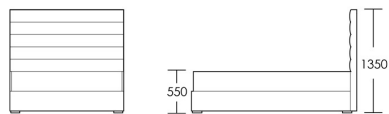

Double Bed

Product Code: BED-NUT-001

Dimensions: W1350 X D1900 X H1350mm

Fabric Required: 7m

RRP From: £3068.00

*All prices are excluding fabric. Pricing includes VAT. Prices correct at the time of print.

CHAPEL STREET

LONDON

T: +44 (0)208 576 6600 | E: info@chapelstreet.com | W: <https://www.chapelstreet.com>
1-3 Fairbank Studios, 140 Lots Road, London SW10 ORJ

King Bed

Product Code: BED-NUT-003

Dimensions: W1500 X D2000 X H1350mm

Fabric Required: 8m

RRP From: £3318.00

Super King Bed

Product Code: BED-NUT-005

Dimensions: W1800 X D2000 X H1350mm

Fabric Required: 9m

RRP From: £3894.00

*All prices are excluding fabric. Pricing includes VAT. Prices correct at the time of print.