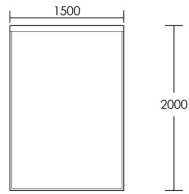

CHAPEL STREET

LONDON

T: +44 (0)208 576 6600 | E: info@chapelstreet.com | W: <https://www.chapelstreet.com>
1-3 Fairbank Studios, 140 Lots Road, London SW10 ORJ

Nutford

The Nutford is a fully upholstered bed with a gorgeous fluted panel detail. The generous upholstery and a slatted base which ensures superb comfort. Available in Double, King and Super King, with a choice of 135cm headboard height. Bespoke headboard heights available to suit your preference, prices available on request. The Nutford headboard is also available seperately, perfectly suited to wall mounting in any bedroom.

Double Bed

Product Code: BED-NUT-001

Dimensions: W1350 X D1900 X H1350mm

Fabric Required: 7m

RRP From: £3068.00

*All prices are excluding fabric. Pricing includes VAT. Prices correct at the time of print.

CHAPEL STREET

LONDON

T: +44 (0)208 576 6600 | E: info@chapelstreet.com | W: <https://www.chapelstreet.com>
1-3 Fairbank Studios, 140 Lots Road, London SW10 ORJ

King Bed

Product Code: BED-NUT-003

Dimensions: W1500 X D2000 X H1350mm

Fabric Required: 8m

RRP From: £3318.00

Super King Bed

Product Code: BED-NUT-005

Dimensions: W1800 X D2000 X H1350mm

Fabric Required: 9m

RRP From: £3894.00

*All prices are excluding fabric. Pricing includes VAT. Prices correct at the time of print.