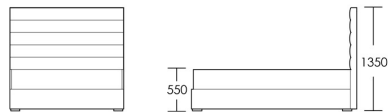

### Double Bed

Product Code: BED-NUT-001

Dimensions: W1350 X D1900 X H1350mm

Fabric Required: 7m

RRP From: £2204.00

\*All prices are excluding fabric. Pricing includes VAT. Prices correct at the time of print.

## King Bed

Product Code: BED-NUT-003

Dimensions: W1500 X D2000 X H1350mm

Fabric Required: 8m

RRP From: £2406.00

## Super King Bed

Product Code: BED-NUT-005

Dimensions: W1800 X D2000 X H1350mm

Fabric Required: 9m

RRP From: £2605.00