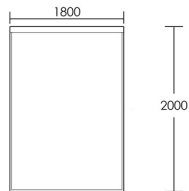

## Nutford

The Nutford is a fully upholstered bed with a gorgeous fluted panel detail. The generous upholstery and a slatted base which ensures superb comfort. Available in Double, King and Super King, with a choice of 135cm headboard height. Bespoke headboard heights available to suit your preference, prices available on request. The Nutford headboard is also available separately, perfectly suited to wall mounting in any bedroom.

### Double Bed

Product Code: BED-NUT-001

Dimensions: W1350 X D1900 X H1350mm

Fabric Required: 7m

RRP From: £2204.00

\*All prices are excluding fabric. Pricing includes VAT. Prices correct at the time of print.

## King Bed

Product Code: BED-NUT-003

Dimensions: W1500 X D2000 X H1350mm

Fabric Required: 8m

RRP From: £2406.00

## Super King Bed

Product Code: BED-NUT-005

Dimensions: W1800 X D2000 X H1350mm

Fabric Required: 9m

RRP From: £2605.00