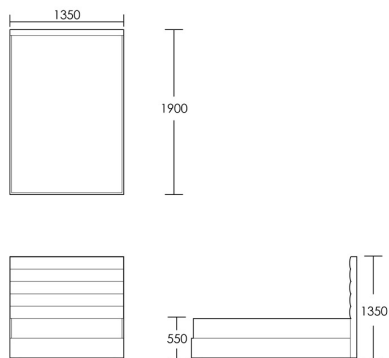

CHAPEL STREET

LONDON

T: +44 (0)208 576 6600 | E: info@chapelstreet.com | W: <https://www.chapelstreet.com>
1-3 Fairbank Studios, 140 Lots Road, London SW10 ORJ

Nutford

The Nutford is a fully upholstered bed with a gorgeous fluted panel detail. The generous upholstery and a slatted base which ensures superb comfort. Available in Double, King and Super King, with a choice of 135cm headboard height. Bespoke headboard heights available to suit your preference, prices available on request. The Nutford headboard is also available seperately, perfectly suited to wall mounting in any bedroom.

Double Bed

Product Code: BED-NUT-001

Dimensions: W1350 X D1900 X H1350mm

Fabric Required: 7m

RRP From: £3068.00

*All prices are excluding fabric. Pricing includes VAT. Prices correct at the time of print.

CHAPEL STREET

LONDON

T: +44 (0)208 576 6600 | E: info@chapelstreet.com | W: <https://www.chapelstreet.com>
1-3 Fairbank Studios, 140 Lots Road, London SW10 ORJ

King Bed

Product Code: BED-NUT-003

Dimensions: W1500 X D2000 X H1350mm

Fabric Required: 8m

RRP From: £3318.00

Super King Bed

Product Code: BED-NUT-005

Dimensions: W1800 X D2000 X H1350mm

Fabric Required: 9m

RRP From: £3894.00

*All prices are excluding fabric. Pricing includes VAT. Prices correct at the time of print.