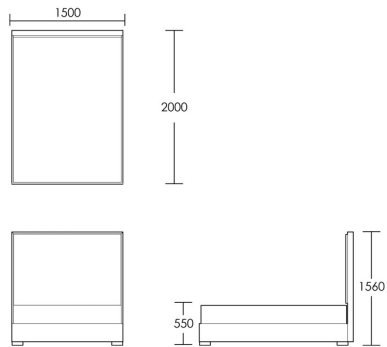

## Ranston

The Ranston bed is a simple design with a touch of style in the added details. Solid beech frame in a stain of your choice and panelled upholstery on the headboard. This piece is made as a fully upholstered bed with a slatted base to ensure superb comfort. Available in Double, King and Super King, with a 156cm headboard height. Bespoke headboard heights available to suit your preference. Price available on request. The Ranston headboard is also available separately, perfectly suited to wall mounting in any bedroom.

### Double Bed

Product Code: BED-RAN-001

Dimensions: W1350 X D1900 X H1560mm

Fabric Required: 7m

RRP From: £2882.00

\*All prices are excluding fabric. Pricing includes VAT. Prices correct at the time of print.

## King Bed

Product Code: BED-RAN-002

Dimensions: W1500 X D2000 X H1560mm

Fabric Required: 8m

RRP From: £3100.00

## Super King Bed

Product Code: BED-RAN-003

Dimensions: W1800 X D2000 X H1560mm

Fabric Required: 9m

RRP From: £3321.00

\*All prices are excluding fabric. Pricing includes VAT. Prices correct at the time of print.