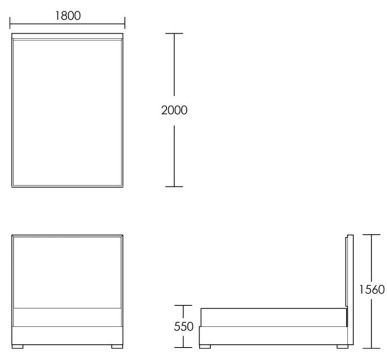

## Ranston

The Ranston bed is a simple design with a touch of style in the added details. Solid beech frame in a stain of your choice and panelled upholstery on the headboard. This piece is made as a fully upholstered bed with a slatted base to ensure superb comfort. Available in Double, King and Super King, with a 156cm headboard height. Bespoke headboard heights available to suit your preference. Price available on request. The Ranston headboard is also available separately, perfectly suited to wall mounting in any bedroom.

### Double Bed

Product Code: BED-RAN-001

Dimensions: W1350 X D1900 X H1560mm

Fabric Required: 7m

RRP From: £2882.00

\*All prices are excluding fabric. Pricing includes VAT. Prices correct at the time of print.

## King Bed

Product Code: BED-RAN-002

Dimensions: W1500 X D2000 X H1560mm

Fabric Required: 8m

RRP From: £3100.00

## Super King Bed

Product Code: BED-RAN-003

Dimensions: W1800 X D2000 X H1560mm

Fabric Required: 9m

RRP From: £3321.00

\*All prices are excluding fabric. Pricing includes VAT. Prices correct at the time of print.