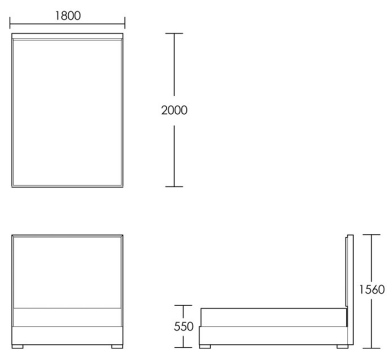

CHAPEL STREET

LONDON

T: +44 (0)208 576 6600 | E: info@chapelstreet.com | W: <https://www.chapelstreet.com>
1-3 Fairbank Studios, 140 Lots Road, London SW10 ORJ

Ranston

The Ranston bed is a simple design with a touch of style in the added details. Solid beech frame in a stain of your choice and panelled upholstery on the headboard. This piece is made as a fully upholstered bed with a slatted base to ensure superb comfort. Available in Double, King and Super King, with a 156cm headboard height. Bespoke headboard heights available to suit your preference. Price available on request. The Ranston headboard is also available separately, perfectly suited to wall mounting in any bedroom.

Double Bed

Product Code: BED-RAN-001

Dimensions: W1350 X D1900 X H1560mm

Fabric Required: 7m

RRP From: £3285.00

*All prices are excluding fabric. Pricing includes VAT. Prices correct at the time of print.

CHAPEL STREET

LONDON

T: +44 (0)208 576 6600 | E: info@chapelstreet.com | W: <https://www.chapelstreet.com>
1-3 Fairbank Studios, 140 Lots Road, London SW10 ORJ

King Bed

Product Code: BED-RAN-002

Dimensions: W1500 X D2000 X H1560mm

Fabric Required: 8m

RRP From: £3560.00

Super King Bed

Product Code: BED-RAN-003

Dimensions: W1800 X D2000 X H1560mm

Fabric Required: 9m

RRP From: £4160.00

*All prices are excluding fabric. Pricing includes VAT. Prices correct at the time of print.