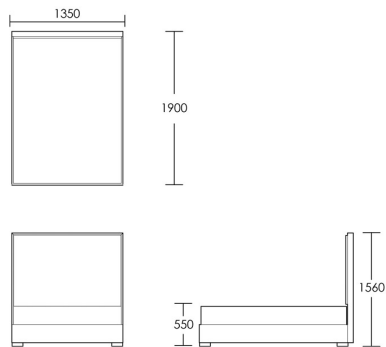

CHAPEL STREET

LONDON

T: +44 (0)208 576 6600 | E: info@chapelstreet.com | W: <https://www.chapelstreet.com>
1-3 Fairbank Studios, 140 Lots Road, London SW10 ORJ

Ranston

The Ranston bed is a simple design with a touch of style in the added details. Solid beech frame in a stain of your choice and panelled upholstery on the headboard. This piece is made as a fully upholstered bed with a slatted base to ensure superb comfort. Available in Double, King and Super King, with a 156cm headboard height. Bespoke headboard heights available to suit your preference. Price available on request. The Ranston headboard is also available separately, perfectly suited to wall mounting in any bedroom.

Double Bed

Product Code: BED-RAN-001

Dimensions: W1350 X D1900 X H1560mm

Fabric Required: 7m

RRP From: £3285.00

*All prices are excluding fabric. Pricing includes VAT. Prices correct at the time of print.

CHAPEL STREET

LONDON

T: +44 (0)208 576 6600 | E: info@chapelstreet.com | W: <https://www.chapelstreet.com>
1-3 Fairbank Studios, 140 Lots Road, London SW10 ORJ

King Bed

Product Code: BED-RAN-002

Dimensions: W1500 X D2000 X H1560mm

Fabric Required: 8m

RRP From: £3560.00

Super King Bed

Product Code: BED-RAN-003

Dimensions: W1800 X D2000 X H1560mm

Fabric Required: 9m

RRP From: £4160.00

*All prices are excluding fabric. Pricing includes VAT. Prices correct at the time of print.