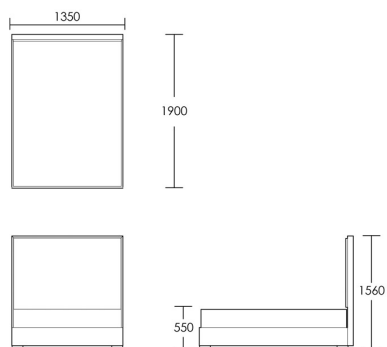

## Ranston

The Ranston bed is a simple design with a touch of style in the added details. Solid beech frame in a stain of your choice and panelled upholstery on the headboard. This piece is made as a fully upholstered bed with a slatted base to ensure superb comfort. Available in Double, King and Super King, with a 156cm headboard height. Bespoke headboard heights available to suit your preference. Price available on request. The Ranston headboard is also available separately, perfectly suited to wall mounting in any bedroom.

### Double Bed

Product Code: BED-RAN-001

Dimensions: W1350 X D1900 X H1560mm

Fabric Required: 7m

RRP From: £2882.00

\*All prices are excluding fabric. Pricing includes VAT. Prices correct at the time of print.

## King Bed

Product Code: BED-RAN-002

Dimensions: W1500 X D2000 X H1560mm

Fabric Required: 8m

RRP From: £3100.00

## Super King Bed

Product Code: BED-RAN-003

Dimensions: W1800 X D2000 X H1560mm

Fabric Required: 9m

RRP From: £3321.00

\*All prices are excluding fabric. Pricing includes VAT. Prices correct at the time of print.