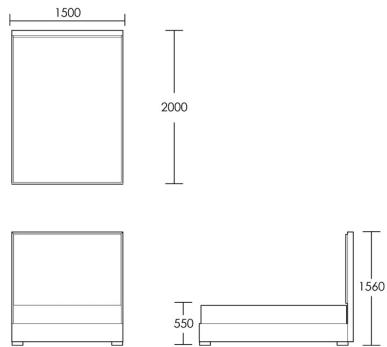

CHAPEL STREET

LONDON

T: +44 (0)208 576 6600 | E: info@chapelstreet.com | W: <https://www.chapelstreet.com>
1-3 Fairbank Studios, 140 Lots Road, London SW10 ORJ

Ranston

The Ranston bed is a simple design with a touch of style in the added details. Solid beech frame in a stain of your choice and panelled upholstery on the headboard. This piece is made as a fully upholstered bed with a slatted base to ensure superb comfort. Available in Double, King and Super King, with a 156cm headboard height. Bespoke headboard heights available to suit your preference. Price available on request. The Ranston headboard is also available separately, perfectly suited to wall mounting in any bedroom.

Double Bed

Product Code: BED-RAN-001

Dimensions: W1350 X D1900 X H1560mm

Fabric Required: 7m

RRP From: £3285.00

*All prices are excluding fabric. Pricing includes VAT. Prices correct at the time of print.

CHAPEL STREET

LONDON

T: +44 (0)208 576 6600 | E: info@chapelstreet.com | W: <https://www.chapelstreet.com>
1-3 Fairbank Studios, 140 Lots Road, London SW10 ORJ

King Bed

Product Code: BED-RAN-002

Dimensions: W1500 X D2000 X H1560mm

Fabric Required: 8m

RRP From: £3560.00

Super King Bed

Product Code: BED-RAN-003

Dimensions: W1800 X D2000 X H1560mm

Fabric Required: 9m

RRP From: £4160.00

*All prices are excluding fabric. Pricing includes VAT. Prices correct at the time of print.