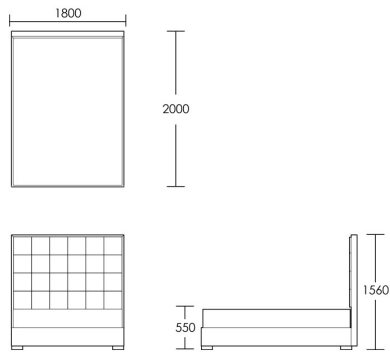

## Rosemoor

The Rosemoor bed makes a statement. The individually upholstered panels and stained wooden frame makes this bed the focal point in any bedroom. Made as a fully upholstered bed with a slatted base for ultimate comfort. Available in Double, King and Super King, with a 156cm high headboard. Bespoke headboard heights available price on request. The Rosemoor headboard is also available separately, perfectly suited to wall mounting in any bedroom.

### Double Bed

Product Code: BED-ROS-001

Dimensions: W1350 X D1900 X H1560mm

Fabric Required: 7m

RRP From: £2900.00

\*All prices are excluding fabric. Pricing includes VAT. Prices correct at the time of print.

## King Bed

Product Code: BED-ROS-002

Dimensions: W1500 X D2000 X H1560mm

Fabric Required: 8m

RRP From: £3097.00

## Super King Bed

Product Code: BED-ROS-003

Dimensions: W1800 X D2000 X H1560mm

Fabric Required: 9.5m

RRP From: £3291.00

\*All prices are excluding fabric. Pricing includes VAT. Prices correct at the time of print.