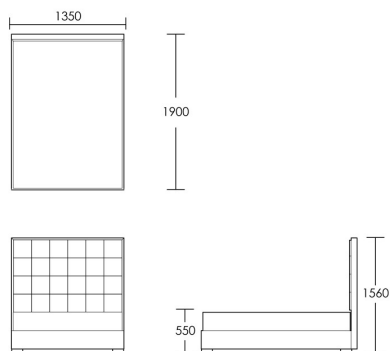

CHAPEL STREET

LONDON

T: +44 (0)208 576 6600 | E: info@chapelstreet.com | W: <https://www.chapelstreet.com>
1-3 Fairbank Studios, 140 Lots Road, London SW10 ORJ

Rosemoor

The Rosemoor bed makes a statement. The individually upholstered panels and stained wooden frame makes this bed the focal point in any bedroom. Made as a fully upholstered bed with a slatted base for ultimate comfort. Available in Double, King and Super King, with a 156cm high headboard. Bespoke headboard heights available price on request. The Rosemoor headboard is also available separately, perfectly suited to wall mounting in any bedroom.

Double Bed

Product Code: BED-ROS-001

Dimensions: W1350 X D1900 X H1560mm

Fabric Required: 7m

RRP From: £3649.00

*All prices are excluding fabric. Pricing includes VAT. Prices correct at the time of print.

CHAPEL STREET

LONDON

T: +44 (0)208 576 6600 | E: info@chapelstreet.com | W: <https://www.chapelstreet.com>
1-3 Fairbank Studios, 140 Lots Road, London SW10 ORJ

King Bed

Product Code: BED-ROS-002

Dimensions: W1500 X D2000 X H1560mm

Fabric Required: 8m

RRP From: £3964.00

Super King Bed

Product Code: BED-ROS-003

Dimensions: W1800 X D2000 X H1560mm

Fabric Required: 9.5m

RRP From: £4605.00

*All prices are excluding fabric. Pricing includes VAT. Prices correct at the time of print.