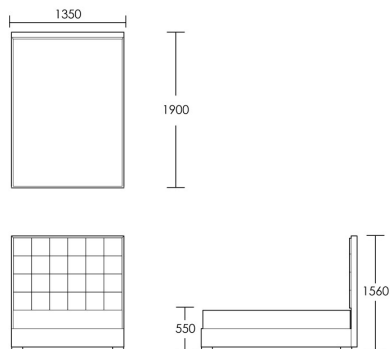

## Rosemoor

The Rosemoor bed makes a statement. The individually upholstered panels and stained wooden frame makes this bed the focal point in any bedroom. Made as a fully upholstered bed with a slatted base for ultimate comfort. Available in Double, King and Super King, with a 156cm high headboard. Bespoke headboard heights available price on request. The Rosemoor headboard is also available separately, perfectly suited to wall mounting in any bedroom.

### Double Bed

Product Code: BED-ROS-001

Dimensions: W1350 X D1900 X H1560mm

Fabric Required: 7m

RRP From: £2900.00

\*All prices are excluding fabric. Pricing includes VAT. Prices correct at the time of print.

## King Bed

Product Code: BED-ROS-002

Dimensions: W1500 X D2000 X H1560mm

Fabric Required: 8m

RRP From: £3097.00

## Super King Bed

Product Code: BED-ROS-003

Dimensions: W1800 X D2000 X H1560mm

Fabric Required: 9.5m

RRP From: £3291.00

\*All prices are excluding fabric. Pricing includes VAT. Prices correct at the time of print.