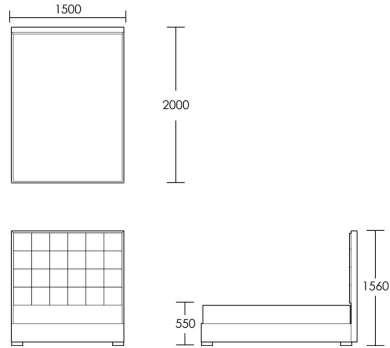

## Rosemoor

The Rosemoor bed makes a statement. The individually upholstered panels and stained wooden frame makes this bed the focal point in any bedroom. Made as a fully upholstered bed with a slatted base for ultimate comfort. Available in Double, King and Super King, with a 156cm high headboard. Bespoke headboard heights available price on request. The Rosemoor headboard is also available separately, perfectly suited to wall mounting in any bedroom.

### Double Bed

Product Code: BED-ROS-001

Dimensions: W1350 X D1900 X H1560mm

Fabric Required: 7m

RRP From: £2900.00

\*All prices are excluding fabric. Pricing includes VAT. Prices correct at the time of print.

## King Bed

Product Code: BED-ROS-002

Dimensions: W1500 X D2000 X H1560mm

Fabric Required: 8m

RRP From: £3097.00

## Super King Bed

Product Code: BED-ROS-003

Dimensions: W1800 X D2000 X H1560mm

Fabric Required: 9.5m

RRP From: £3291.00

\*All prices are excluding fabric. Pricing includes VAT. Prices correct at the time of print.