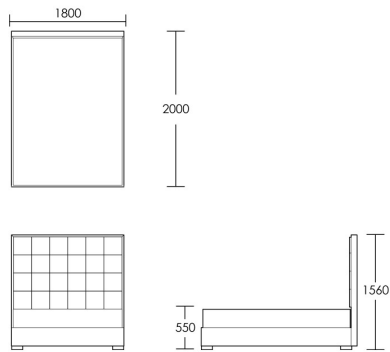

Double Bed

Product Code: BED-ROS-001

Dimensions: W1350 X D1900 X H1560mm

Fabric Required: 7m

RRP From: £3649.00

*All prices are excluding fabric. Pricing includes VAT. Prices correct at the time of print.

CHAPEL STREET

LONDON

T: +44 (0)208 576 6600 | E: info@chapelstreet.com | W: <https://www.chapelstreet.com>
1-3 Fairbank Studios, 140 Lots Road, London SW10 ORJ

King Bed

Product Code: BED-ROS-002

Dimensions: W1500 X D2000 X H1560mm

Fabric Required: 8m

RRP From: £3964.00

Super King Bed

Product Code: BED-ROS-003

Dimensions: W1800 X D2000 X H1560mm

Fabric Required: 9.5m

RRP From: £4605.00

*All prices are excluding fabric. Pricing includes VAT. Prices correct at the time of print.