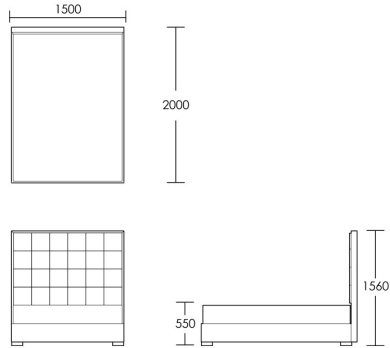

CHAPEL STREET

LONDON

T: +44 (0)208 576 6600 | E: info@chapelstreet.com | W: <https://www.chapelstreet.com>
1-3 Fairbank Studios, 140 Lots Road, London SW10 ORJ

Rosemoor

The Rosemoor bed makes a statement. The individually upholstered panels and stained wooden frame makes this bed the focal point in any bedroom. Made as a fully upholstered bed with a slatted base for ultimate comfort. Available in Double, King and Super King, with a 156cm high headboard. Bespoke headboard heights available price on request. The Rosemoor headboard is also available separately, perfectly suited to wall mounting in any bedroom.

Double Bed

Product Code: BED-ROS-001

Dimensions: W1350 X D1900 X H1560mm

Fabric Required: 7m

RRP From: £3649.00

*All prices are excluding fabric. Pricing includes VAT. Prices correct at the time of print.

CHAPEL STREET

LONDON

T: +44 (0)208 576 6600 | E: info@chapelstreet.com | W: <https://www.chapelstreet.com>
1-3 Fairbank Studios, 140 Lots Road, London SW10 ORJ

King Bed

Product Code: BED-ROS-002

Dimensions: W1500 X D2000 X H1560mm

Fabric Required: 8m

RRP From: £3964.00

Super King Bed

Product Code: BED-ROS-003

Dimensions: W1800 X D2000 X H1560mm

Fabric Required: 9.5m

RRP From: £4605.00

*All prices are excluding fabric. Pricing includes VAT. Prices correct at the time of print.