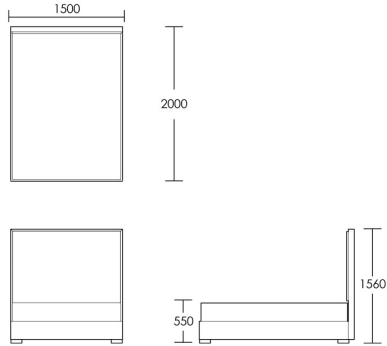

CHAPEL STREET

LONDON

T: +44 (0)208 576 6644 | E: info@chapelstreetlondon.com | W: <https://www.chapelstreet.com>
Unit 305, Design Centre East, Chelsea Harbour, London, SW10 0XF

Thornton

The Thornton bed has a beautiful pin tuck detail which gives this design its plush appeal. Solid beech frame surrounds the interior panel and is available in one of our four standard finishes. This piece is made as a fully upholstered bed with a slatted base to ensure superb comfort. Available in Double, King and Super King, with a 156cm headboard height. Bespoke headboard heights available to suit your preference. Price available on request. The Thornton headboard is also available separately, perfectly suited to wall mounting in any bedroom.

Double Bed

Product Code: BED-THO-001

Dimensions: W1350 X D1900 X H1560mm

Fabric Required: 7m

RRP From: £2814.00

*All prices are excluding fabric. Pricing includes VAT. Prices correct at the time of print.

CHAPEL STREET

LONDON

T: +44 (0)208 576 6644 | E: info@chapelstreetlondon.com | W: <https://www.chapelstreet.com>
Unit 305, Design Centre East, Chelsea Harbour, London, SW10 0XF

King Bed

Product Code: BED-THO-002

Dimensions: W1500 X D2000 X H1560mm

Fabric Required: 8m

RRP From: £2991.00

Super King Bed

Product Code: BED-THO-003

Dimensions: W1800 X D2000 X H1560mm

Fabric Required: 9m

RRP From: £3147.00