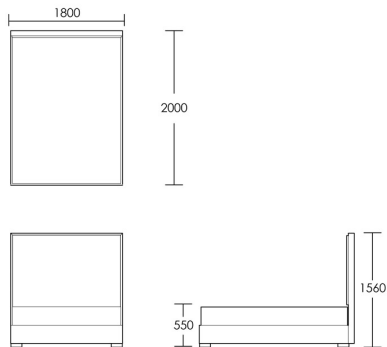

Double Bed

Product Code: BED-THO-001

Dimensions: W1350 X D1900 X H1560mm

Fabric Required: 7m

RRP From: £2814.00

*All prices are excluding fabric. Pricing includes VAT. Prices correct at the time of print.

CHAPEL STREET

LONDON

T: +44 (0)208 576 6644 | E: info@chapelstreetlondon.com | W: <https://www.chapelstreet.com>
Unit 305, Design Centre East, Chelsea Harbour, London, SW10 0XF

King Bed

Product Code: BED-THO-002

Dimensions: W1500 X D2000 X H1560mm

Fabric Required: 8m

RRP From: £2991.00

Super King Bed

Product Code: BED-THO-003

Dimensions: W1800 X D2000 X H1560mm

Fabric Required: 9m

RRP From: £3147.00