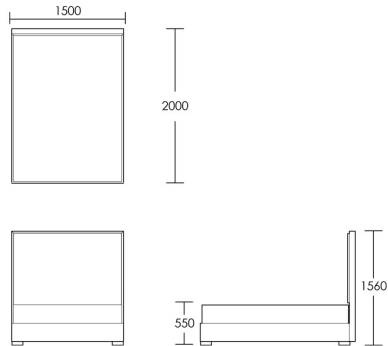

CHAPEL STREET

LONDON

T: +44 (0)208 576 6600 | E: info@chapelstreet.com | W: <https://www.chapelstreet.com>
1-3 Fairbank Studios, 140 Lots Road, London SW10 ORJ

Thornton

The Thornton bed has a beautiful pin tuck detail which gives this design its plush appeal. Solid beech frame surrounds the interior panel and is available in one of our four standard finishes. This piece is made as a fully upholstered bed with a slatted base to ensure superb comfort. Available in Double, King and Super King, with a 156cm headboard height. Bespoke headboard heights available to suit your preference. Price available on request. The Thornton headboard is also available separately, perfectly suited to wall mounting in any bedroom.

Double Bed

Product Code: BED-THO-001

Dimensions: W1350 X D1900 X H1560mm

Fabric Required: 7m

RRP From: £3442.00

*All prices are excluding fabric. Pricing includes VAT. Prices correct at the time of print.

CHAPEL STREET

LONDON

T: +44 (0)208 576 6600 | E: info@chapelstreet.com | W: <https://www.chapelstreet.com>
1-3 Fairbank Studios, 140 Lots Road, London SW10 ORJ

King Bed

Product Code: BED-THO-002

Dimensions: W1500 X D2000 X H1560mm

Fabric Required: 8m

RRP From: £3734.00

Super King Bed

Product Code: BED-THO-003

Dimensions: W1800 X D2000 X H1560mm

Fabric Required: 9m

RRP From: £4352.00

*All prices are excluding fabric. Pricing includes VAT. Prices correct at the time of print.