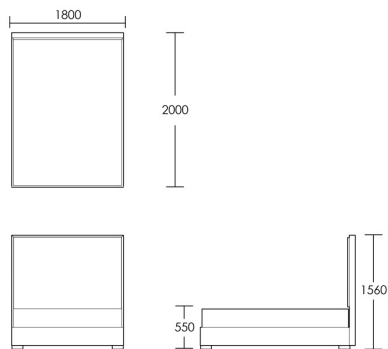

Double Bed

Product Code: BED-THO-001

Dimensions: W1350 X D1900 X H1560mm

Fabric Required: 7m

RRP From: £3442.00

*All prices are excluding fabric. Pricing includes VAT. Prices correct at the time of print.

CHAPEL STREET

LONDON

T: +44 (0)208 576 6600 | E: info@chapelstreet.com | W: <https://www.chapelstreet.com>
1-3 Fairbank Studios, 140 Lots Road, London SW10 ORJ

King Bed

Product Code: BED-THO-002

Dimensions: W1500 X D2000 X H1560mm

Fabric Required: 8m

RRP From: £3734.00

Super King Bed

Product Code: BED-THO-003

Dimensions: W1800 X D2000 X H1560mm

Fabric Required: 9m

RRP From: £4352.00

*All prices are excluding fabric. Pricing includes VAT. Prices correct at the time of print.