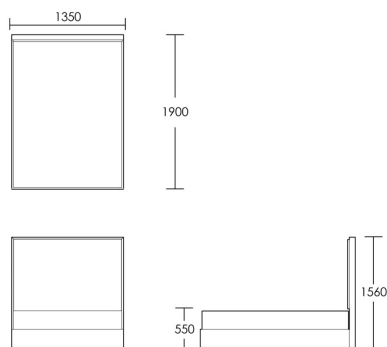

CHAPEL STREET

LONDON

T: +44 (0)208 576 6644 | E: info@chapelstreetlondon.com | W: <https://www.chapelstreet.com>
Unit 305, Design Centre East, Chelsea Harbour, London, SW10 0XF

Thornton

The Thornton bed has a beautiful pin tuck detail which gives this design its plush appeal. Solid beech frame surrounds the interior panel and is available in one of our four standard finishes. This piece is made as a fully upholstered bed with a slatted base to ensure superb comfort. Available in Double, King and Super King, with a 156cm headboard height. Bespoke headboard heights available to suit your preference. Price available on request. The Thornton headboard is also available separately, perfectly suited to wall mounting in any bedroom.

Double Bed

Product Code: BED-THO-001

Dimensions: W1350 X D1900 X H1560mm

Fabric Required: 7m

RRP From: £2814.00

*All prices are excluding fabric. Pricing includes VAT. Prices correct at the time of print.

CHAPEL STREET

LONDON

T: +44 (0)208 576 6644 | E: info@chapelstreetlondon.com | W: <https://www.chapelstreet.com>
Unit 305, Design Centre East, Chelsea Harbour, London, SW10 0XF

King Bed

Product Code: BED-THO-002

Dimensions: W1500 X D2000 X H1560mm

Fabric Required: 8m

RRP From: £2991.00

Super King Bed

Product Code: BED-THO-003

Dimensions: W1800 X D2000 X H1560mm

Fabric Required: 9m

RRP From: £3147.00