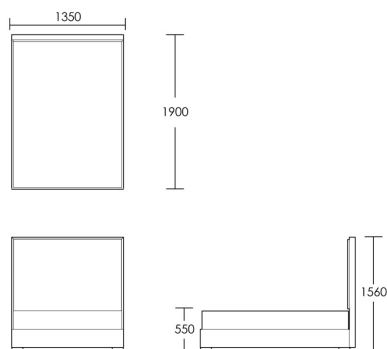

CHAPEL STREET

LONDON

T: +44 (0)208 576 6600 | E: info@chapelstreet.com | W: <https://www.chapelstreet.com>
1-3 Fairbank Studios, 140 Lots Road, London SW10 ORJ

Thornton

The Thornton bed has a beautiful pin tuck detail which gives this design its plush appeal. Solid beech frame surrounds the interior panel and is available in one of our four standard finishes. This piece is made as a fully upholstered bed with a slatted base to ensure superb comfort. Available in Double, King and Super King, with a 156cm headboard height. Bespoke headboard heights available to suit your preference. Price available on request. The Thornton headboard is also available separately, perfectly suited to wall mounting in any bedroom.

Double Bed

Product Code: BED-THO-001

Dimensions: W1350 X D1900 X H1560mm

Fabric Required: 7m

RRP From: £3442.00

*All prices are excluding fabric. Pricing includes VAT. Prices correct at the time of print.

CHAPEL STREET

LONDON

T: +44 (0)208 576 6600 | E: info@chapelstreet.com | W: <https://www.chapelstreet.com>
1-3 Fairbank Studios, 140 Lots Road, London SW10 ORJ

King Bed

Product Code: BED-THO-002

Dimensions: W1500 X D2000 X H1560mm

Fabric Required: 8m

RRP From: £3734.00

Super King Bed

Product Code: BED-THO-003

Dimensions: W1800 X D2000 X H1560mm

Fabric Required: 9m

RRP From: £4352.00

*All prices are excluding fabric. Pricing includes VAT. Prices correct at the time of print.