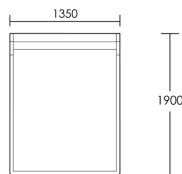

## Waverton

The Waverton bed is a modern design with a touch of style. The headboard has a subtle but effective detail in the modest wing and fluted panels. This piece is made as a fully upholstered bed with a slatted base to ensure superb comfort. Available in Double, King and Super King to suit your preference. Unfortunately this model is only available as a complete bed.

### Double Bed

Product Code: BED-WAV-001

Dimensions: W1350 X D1900 X H1250mm

Fabric Required: 9m

RRP From: £3442.00

\*All prices are excluding fabric. Pricing includes VAT. Prices correct at the time of print.

## King Bed

Product Code: BED-WAV-003

Dimensions: W1500 X D2000 X H1250mm

Fabric Required: 11m

RRP From: £3734.00

## Super King Bed

Product Code: BED-WAV-005

Dimensions: W1800 X D2000 X H1250mm

Fabric Required: 12m

RRP From: £4352.00

\*All prices are excluding fabric. Pricing includes VAT. Prices correct at the time of print.