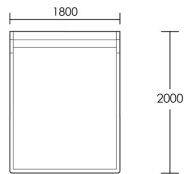

Double Bed

Product Code: BED-WAV-001

Dimensions: W1350 X D1900 X H1250mm

Fabric Required: 9m

RRP From: £3305.00

*All prices are excluding fabric. Pricing includes VAT. Prices correct at the time of print.

CHAPEL STREET

LONDON

T: +44 (0)208 576 6644 | E: info@chapelstreet.com | W: <https://www.chapelstreet.com>
Unit 305, Design Centre East, Chelsea Harbour, London, SW10 0XF

King Bed

Product Code: BED-WAV-003

Dimensions: W1500 X D2000 X H1250mm

Fabric Required: 11m

RRP From: £3503.00

Super King Bed

Product Code: BED-WAV-005

Dimensions: W1800 X D2000 X H1250mm

Fabric Required: 12m

RRP From: £3661.00

*All prices are excluding fabric. Pricing includes VAT. Prices correct at the time of print.