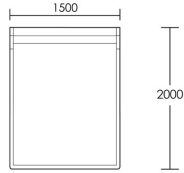

Double Bed

Product Code: BED-WAV-001

Dimensions: W1350 X D1900 X H1250mm

Fabric Required: 9m

RRP From: £3305.00

*All prices are excluding fabric. Pricing includes VAT. Prices correct at the time of print.

CHAPEL STREET

LONDON

T: +44 (0)208 576 6644 | E: info@chapelstreet.com | W: <https://www.chapelstreet.com>
Unit 305, Design Centre East, Chelsea Harbour, London, SW10 0XF

King Bed

Product Code: BED-WAV-003

Dimensions: W1500 X D2000 X H1250mm

Fabric Required: 11m

RRP From: £3503.00

Super King Bed

Product Code: BED-WAV-005

Dimensions: W1800 X D2000 X H1250mm

Fabric Required: 12m

RRP From: £3661.00

*All prices are excluding fabric. Pricing includes VAT. Prices correct at the time of print.