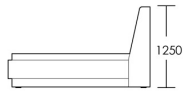

Double Bed

Product Code: BED-WAV-001

Dimensions: W1350 X D1900 X H1250mm

Fabric Required: 9m

RRP From: £3305.00

*All prices are excluding fabric. Pricing includes VAT. Prices correct at the time of print.

CHAPEL STREET

LONDON

T: +44 (0)208 576 6644 | E: info@chapelstreet.com | W: <https://www.chapelstreet.com>
Unit 305, Design Centre East, Chelsea Harbour, London, SW10 0XF

King Bed

Product Code: BED-WAV-003

Dimensions: W1500 X D2000 X H1250mm

Fabric Required: 11m

RRP From: £3503.00

Super King Bed

Product Code: BED-WAV-005

Dimensions: W1800 X D2000 X H1250mm

Fabric Required: 12m

RRP From: £3661.00

*All prices are excluding fabric. Pricing includes VAT. Prices correct at the time of print.