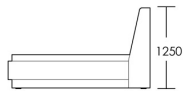

Double Bed

Product Code: BED-WAV-001

Dimensions: W1350 X D1900 X H1250mm

Fabric Required: 9m

RRP From: £3305.00

*All prices are excluding fabric. Pricing includes VAT. Prices correct at the time of print.

CHAPEL STREET

LONDON

T: +44 (0)208 576 6644 | E: info@chapelstreet.com | W: <https://www.chapelstreet.com>
Unit 305, Design Centre East, Chelsea Harbour, London, SW10 0XF

King Bed

Product Code: BED-WAV-003

Dimensions: W1500 X D2000 X H1250mm

Fabric Required: 11m

RRP From: £3503.00

Super King Bed

Product Code: BED-WAV-005

Dimensions: W1800 X D2000 X H1250mm

Fabric Required: 12m

RRP From: £3661.00

*All prices are excluding fabric. Pricing includes VAT. Prices correct at the time of print.