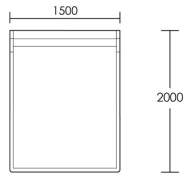

### Double Bed

Product Code: BED-WAV-001

Dimensions: W1350 X D1900 X H1250mm

Fabric Required: 9m

RRP From: £3442.00

\*All prices are excluding fabric. Pricing includes VAT. Prices correct at the time of print.

## King Bed

Product Code: BED-WAV-003

Dimensions: W1500 X D2000 X H1250mm

Fabric Required: 11m

RRP From: £3734.00

## Super King Bed

Product Code: BED-WAV-005

Dimensions: W1800 X D2000 X H1250mm

Fabric Required: 12m

RRP From: £4352.00

\*All prices are excluding fabric. Pricing includes VAT. Prices correct at the time of print.