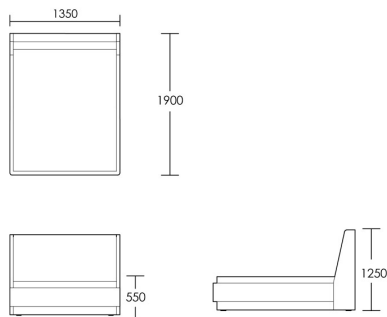

CHAPEL STREET

LONDON

T: +44 (0)208 576 6644 | E: info@chapelstreet.com | W: <https://www.chapelstreet.com>
Unit 305, Design Centre East, Chelsea Harbour, London, SW10 0XF

Waverton

The Waverton bed is a modern design with a touch of style. The headboard has a subtle but effective detail in the modest wing and fluted panels. This piece is made as a fully upholstered bed with a slatted base to ensure superb comfort. Available in Double, King and Super King to suit your preference. Unfortunately this model is only available as a complete bed.

Double Bed

Product Code: BED-WAV-001

Dimensions: W1350 X D1900 X H1250mm

Fabric Required: 9m

RRP From: £3305.00

*All prices are excluding fabric. Pricing includes VAT. Prices correct at the time of print.

CHAPEL STREET

LONDON

T: +44 (0)208 576 6644 | E: info@chapelstreet.com | W: <https://www.chapelstreet.com>
Unit 305, Design Centre East, Chelsea Harbour, London, SW10 0XF

King Bed

Product Code: BED-WAV-003

Dimensions: W1500 X D2000 X H1250mm

Fabric Required: 11m

RRP From: £3503.00

Super King Bed

Product Code: BED-WAV-005

Dimensions: W1800 X D2000 X H1250mm

Fabric Required: 12m

RRP From: £3661.00

*All prices are excluding fabric. Pricing includes VAT. Prices correct at the time of print.