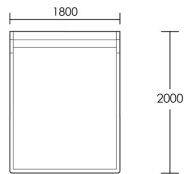

### Double Bed

Product Code: BED-WAV-001

Dimensions: W1350 X D1900 X H1250mm

Fabric Required: 9m

RRP From: £3442.00

\*All prices are excluding fabric. Pricing includes VAT. Prices correct at the time of print.

## King Bed

Product Code: BED-WAV-003

Dimensions: W1500 X D2000 X H1250mm

Fabric Required: 11m

RRP From: £3734.00

## Super King Bed

Product Code: BED-WAV-005

Dimensions: W1800 X D2000 X H1250mm

Fabric Required: 12m

RRP From: £4352.00

\*All prices are excluding fabric. Pricing includes VAT. Prices correct at the time of print.